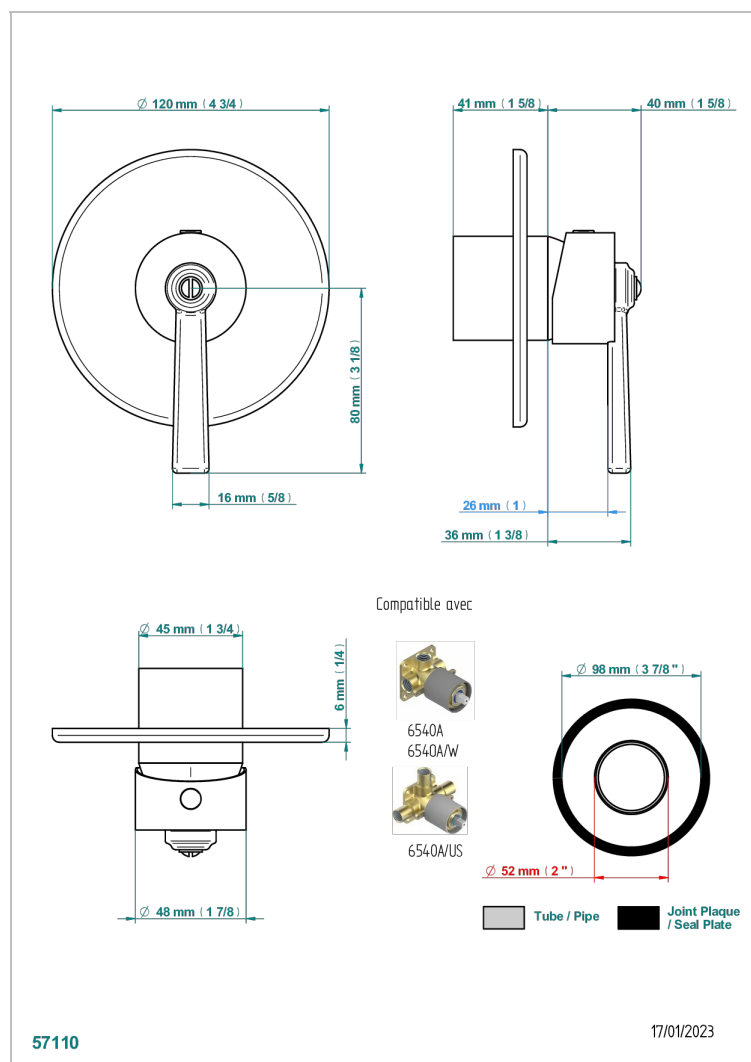

SAINT-GERMAIN WITH LEVER HANDLES

G7D-6540B

Wall shower mixer trim

CHARACTERISTIC

- Saint-germain with lever handles
- Wall shower mixer trim

RELATED SKU'S

- Ref. G00-6540A/US Built-in part for wall mounted flush fit shower mixer 2 inlets 1/2" -1 outlet 1/2" -US model