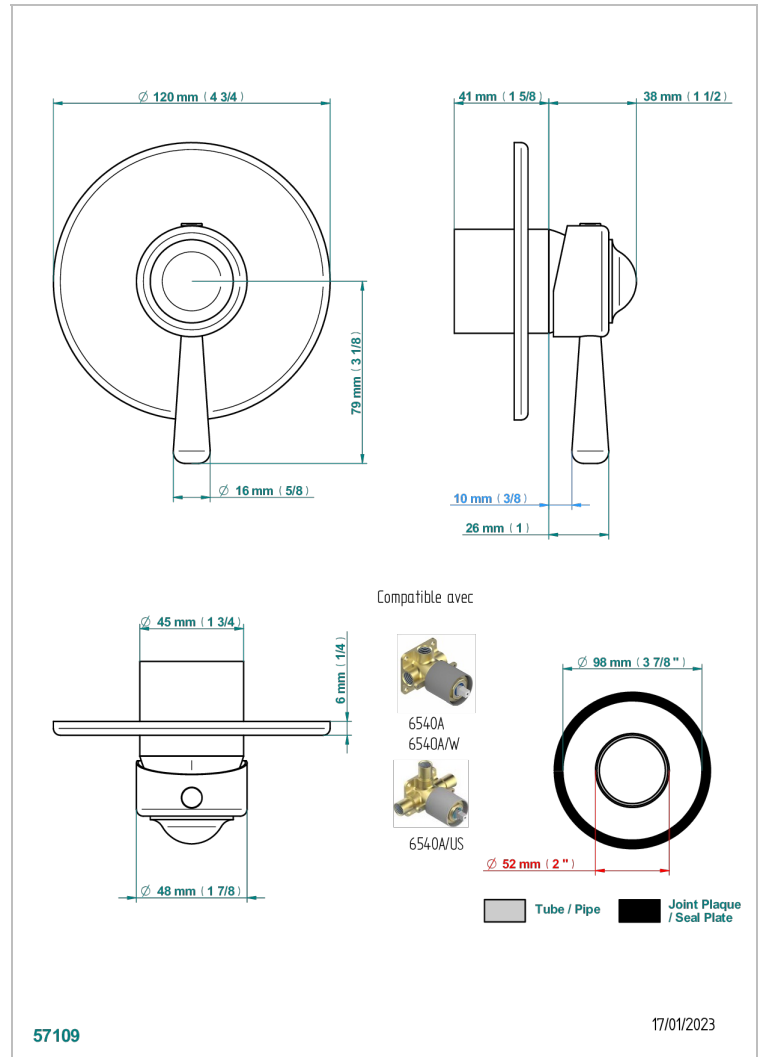

CAMELIA CLEAR CRYSTAL

U5L-6540B

Wall shower mixer trim

THG[®]
PARIS

CHARACTERISTIC

- Camélia Clear crystal
- Wall shower mixer trim

RELATED SKU'S

- Ref. G00-6540A/US Built-in part for wall mounted flush fit shower mixer 2 inlets 1/2" -1 outlet 1/2" -US model