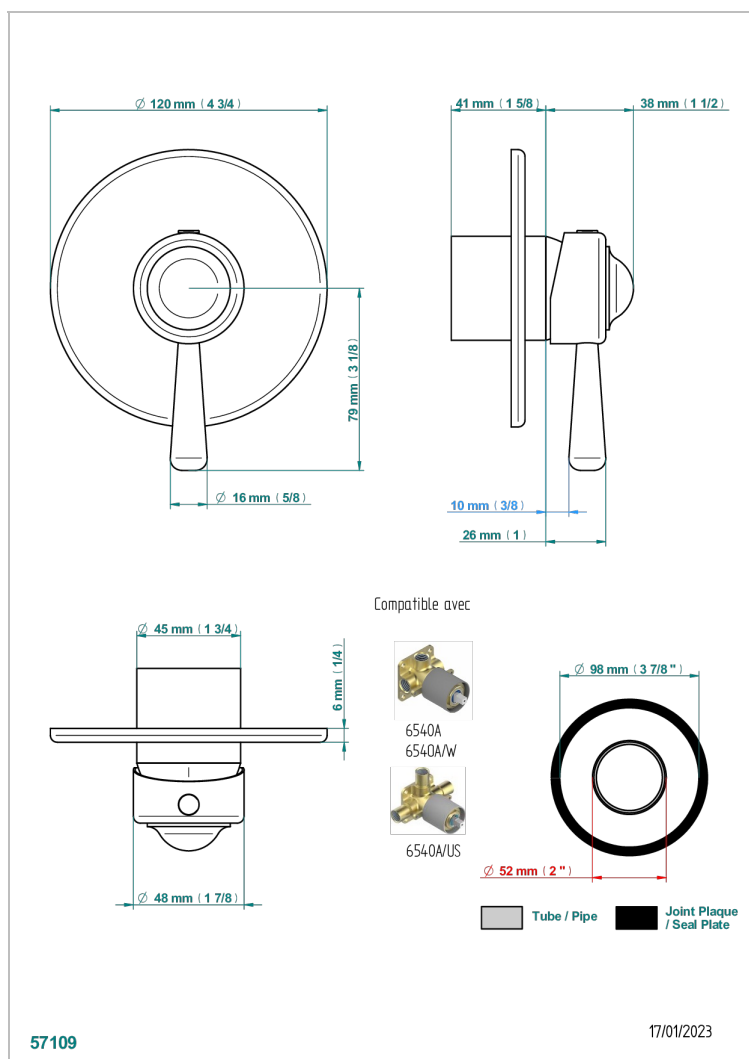

# BEAUBOURG WITH LEVER HANDLES

G7B-6540B

Wall shower mixer trim

## CHARACTERISTIC

- Beaubourg with lever handles
- Wall shower mixer trim

## RELATED SKU'S

- Ref. G00-6540A/US Built-in part for wall mounted flush fit shower mixer 2 inlets 1/2" -1 outlet 1/2" -US model