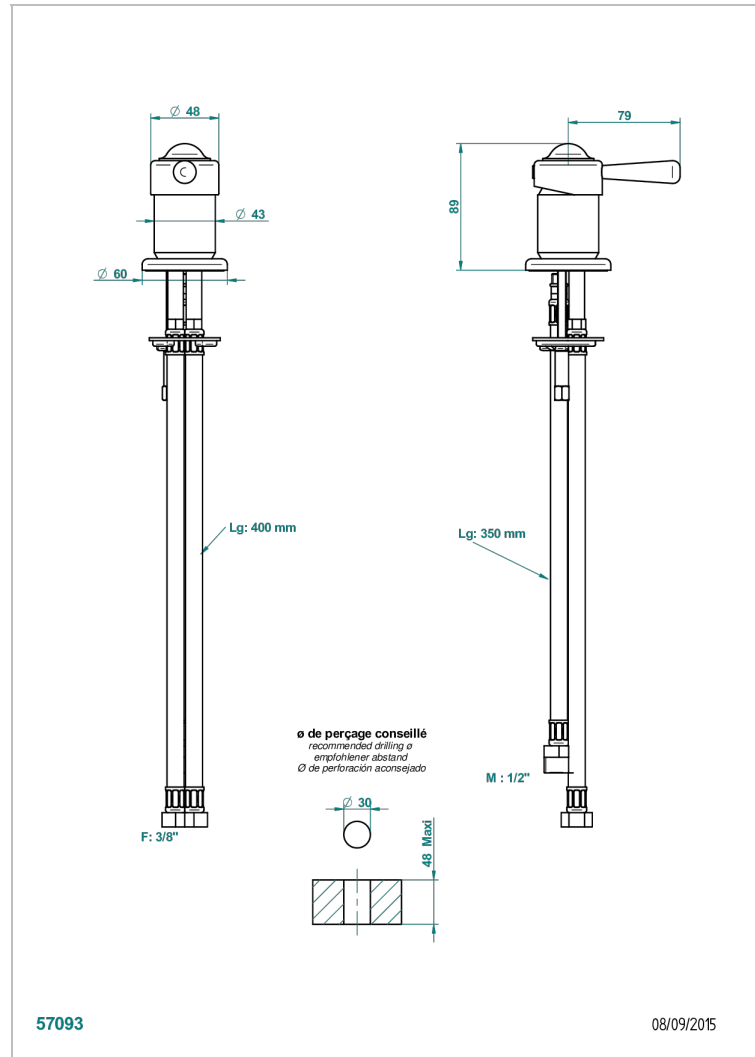

# BEAUBOURG CON MANETAS

G7B-6523

Rim mounted ceramic mixer

THG<sup>®</sup>  
PARIS