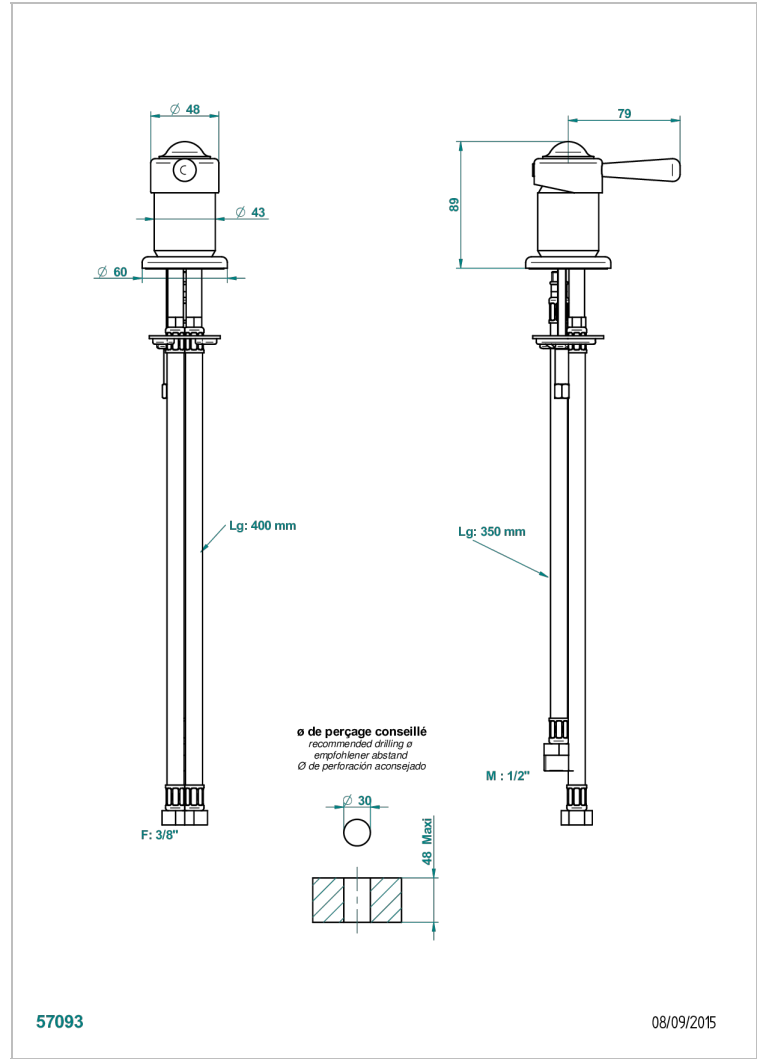

BEAUBOURG WITH LEVER

G7B-6523

Rim mounted ceramic mixer

THG[®]
PARIS

CHARACTERISTIC

- NF : NF EN 817 - I - Chrome

STANDARDS

AVAILABLE FINITIONS