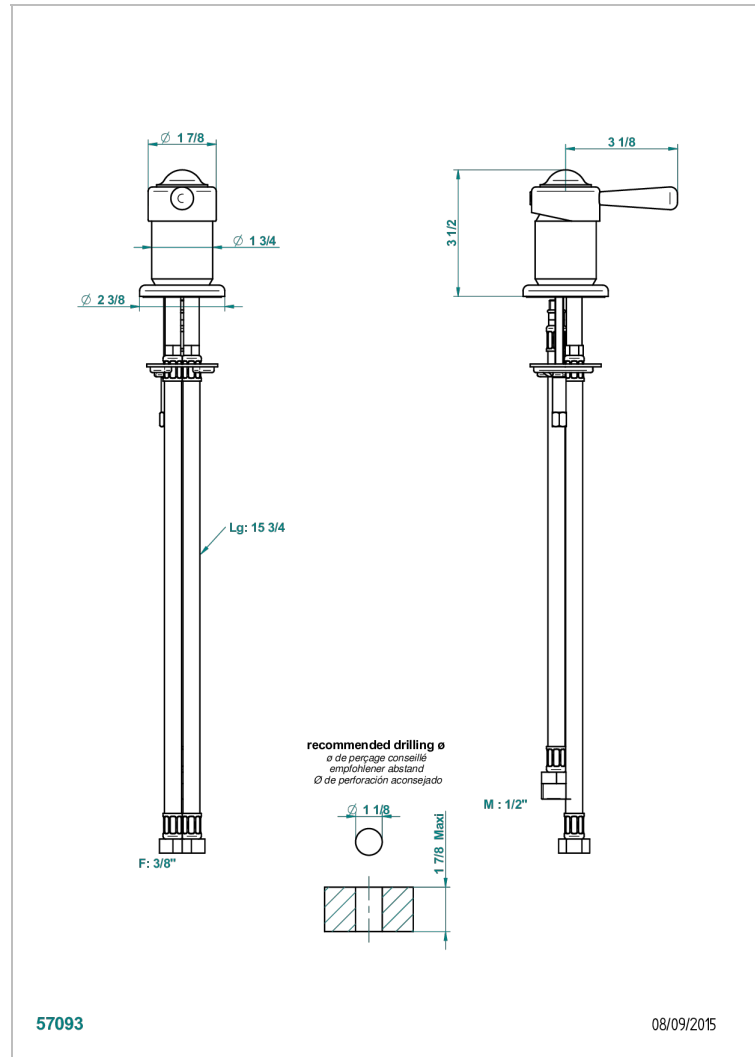

# BEAUBOURG CON MANETAS

G7B-6523

Rim mounted ceramic mixer

THG<sup>®</sup>  
PARIS