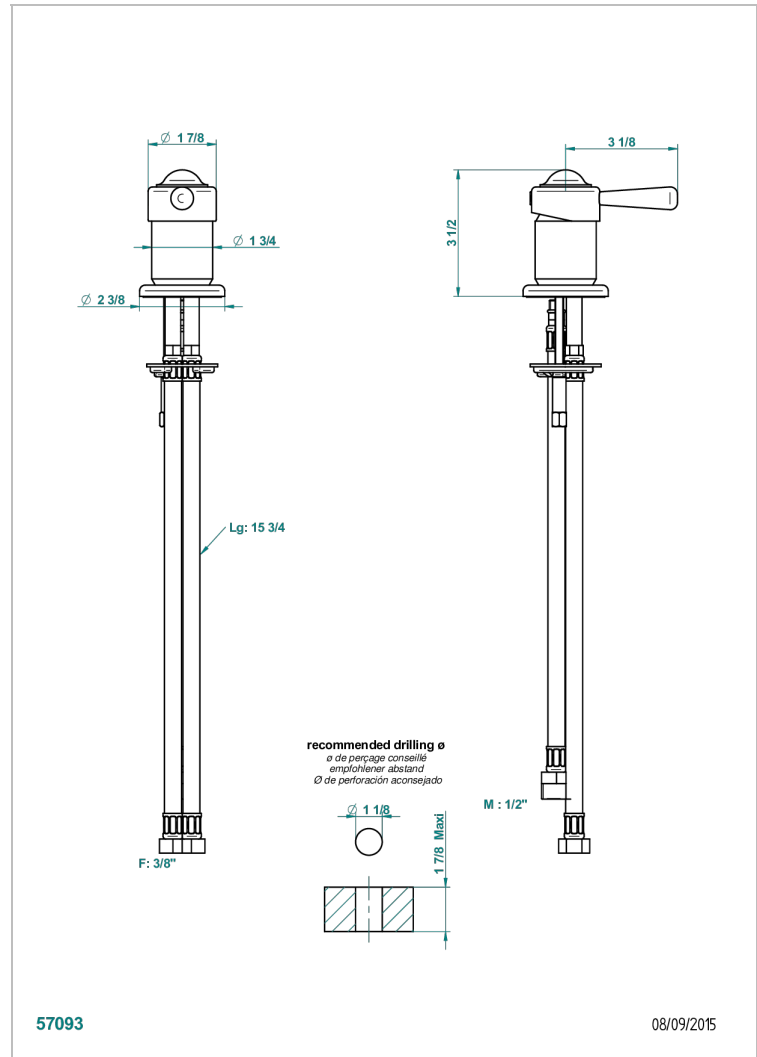

BEAUBOURG WITH LEVER

G7B-6523

Rim mounted ceramic mixer

THG[®]
PARIS

CHARACTERISTIC

- NF : NF EN 817 - I - Chrome

STANDARDS

AVAILABLE FINITIONS