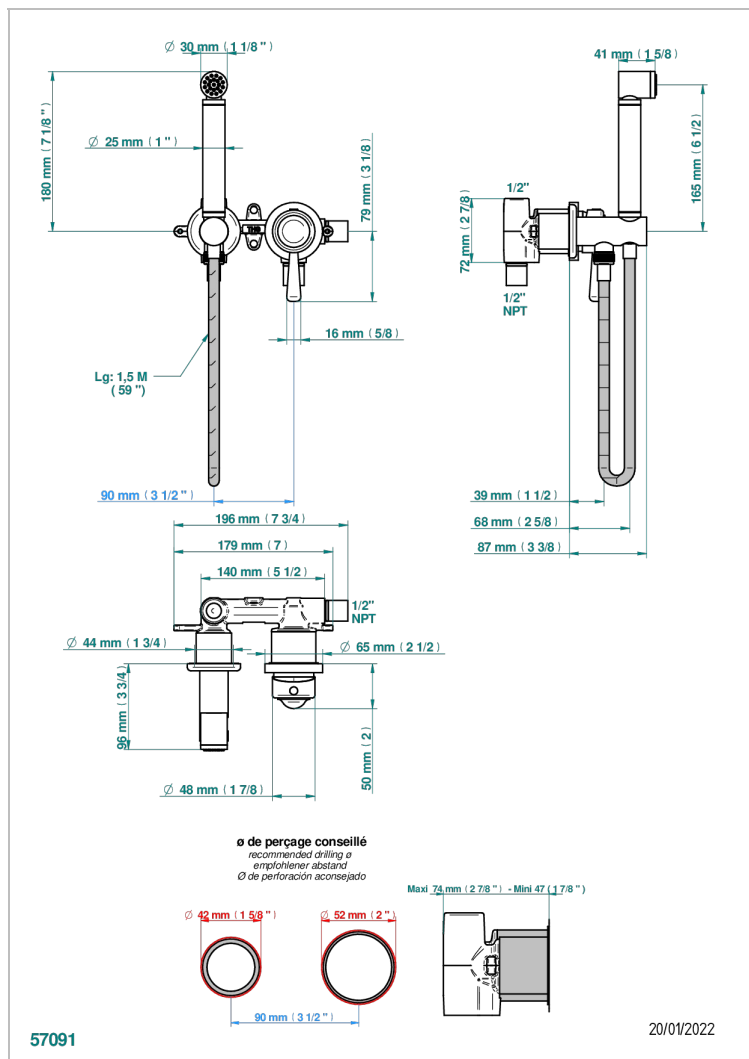

BEAUBOURG WITH LEVER HANDLES

G7B-5840/MUS

Handheld spray bidet with mixing valve, hose, elbow/hook

20/01/2022

CHARACTERISTIC

- Beaubourg with lever handles
- Handheld spray bidet with mixing valve, hose, elbow/hook

TECHNICAL SPECS

- Recommandé : 3 bars (max. 5 bars) - Advised : 43,5 psi (max. 72 psi)
- 9,5 l/min à 3 bars (2.5 gpm at 43.5 psi)

AVAILABLE FINITIONS

Black ceram - D30

Blush PVD - H62

Brass color PVD - H49