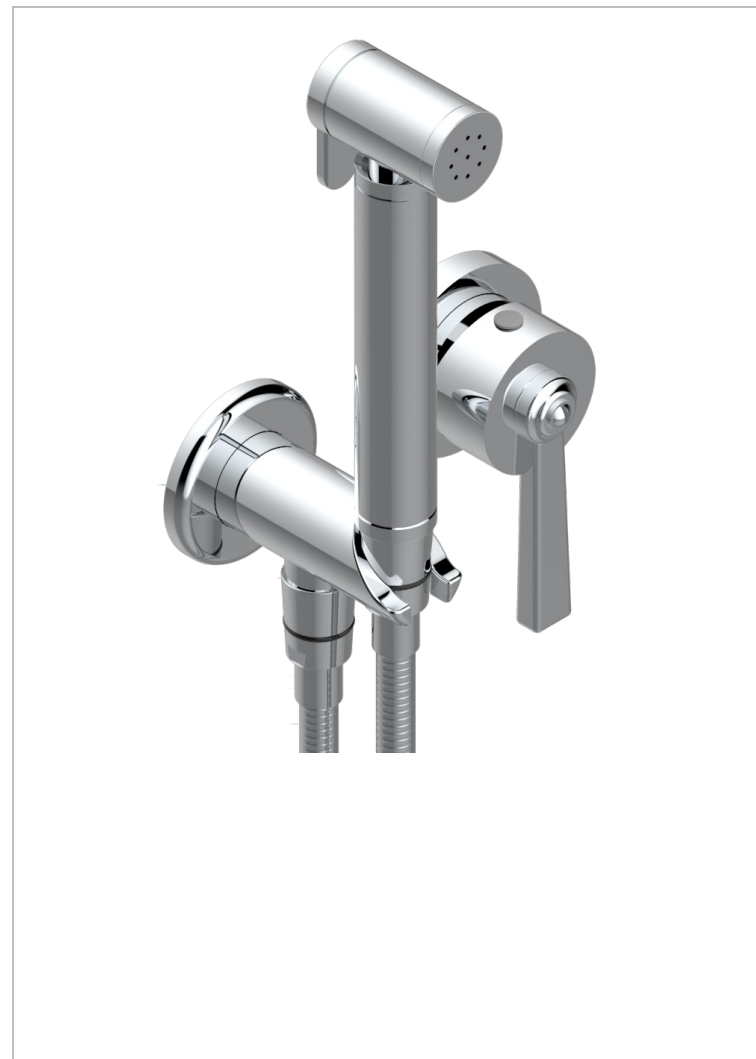

# CLUB SAINT-GERMAIN WITH LEVER HANDLES

G7J-5840/MBG

Trim only for WC douche including: trigger spray, wall mounted single lever mixer, reinforced hose (49 1/4"), wall outlet with integrated elbow with safety stopper

## CHARACTERISTIC

- ACS : 19ACCLY412

## RELATED SKU'S

- Ref. G00-5840/MAUS Rough parts for concealed wall-mounted mixer with 1/2" outlet