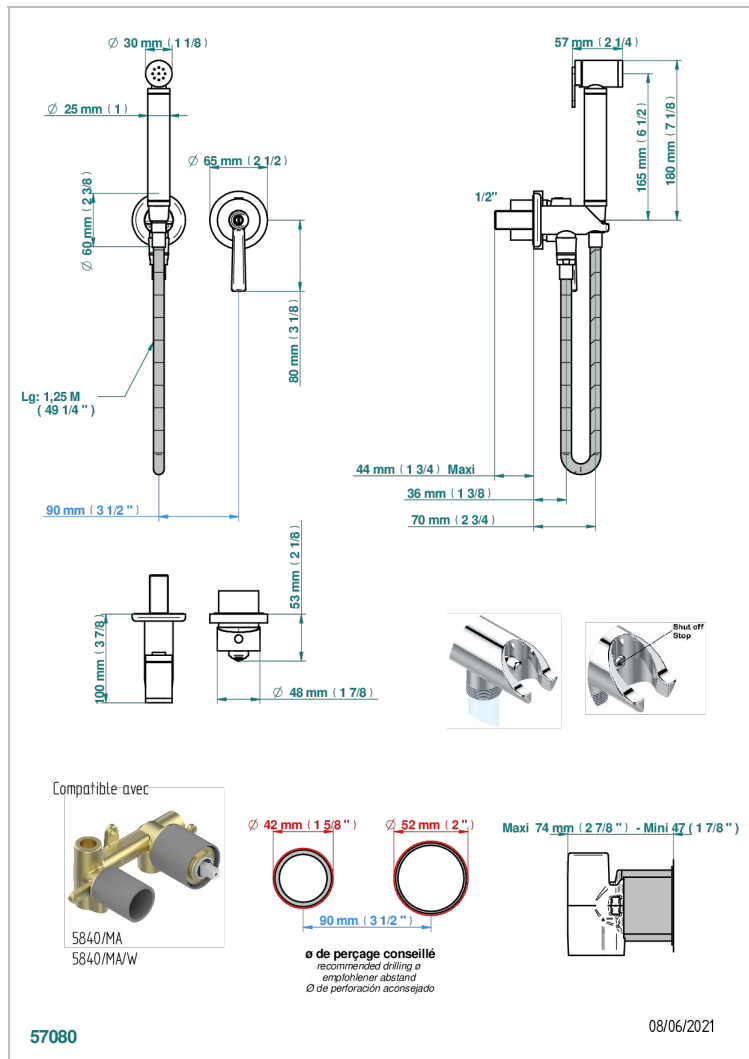

# CLUB SAINT-GERMAIN WITH LEVER HANDLES

G7J-5840/MBG

Trim only for WC douche including: trigger spray, wall mounted single lever mixer, reinforced hose (49 1/4"), wall outlet with integrated elbow with safety stopper

## CHARACTERISTIC

- ACS : 19ACCLY412

## RELATED SKU'S

- Ref. G00-5840/MAUS Rough parts for concealed wall-mounted mixer with 1/2" outlet