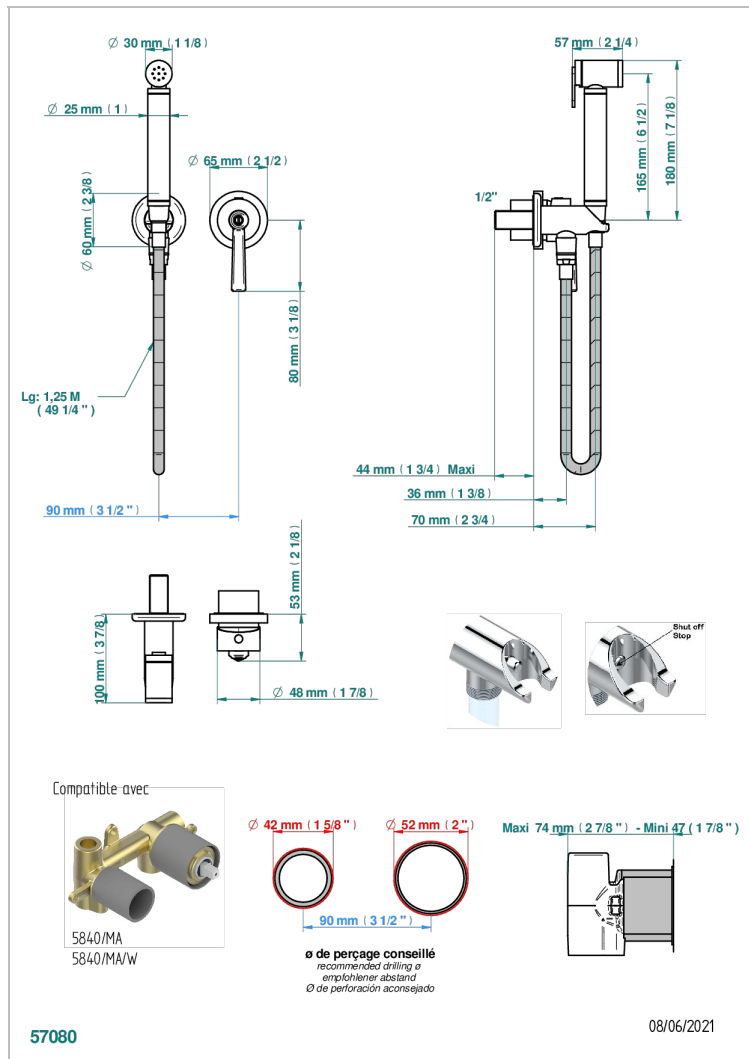

# SAINT-GERMAIN WITH LEVER HANDLES

G7D-5840/MBG

Trim only for WC douche including: trigger spray, wall mounted single lever mixer, reinforced hose (49 1/4"), wall outlet with integrated elbow with safety stopper

## CHARACTERISTIC

- ACS : 19ACCLY412

## RELATED SKU'S

- Ref. G00-5840/MAUS Rough parts for concealed wall-mounted mixer with 1/2" outlet