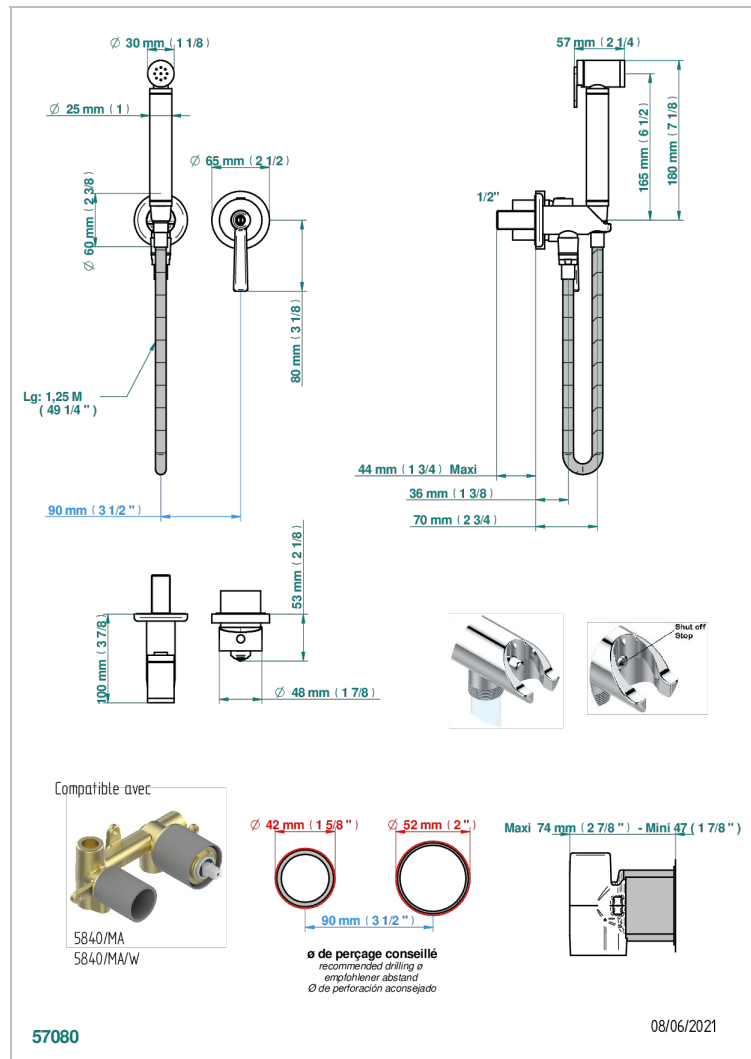

SAINT-GERMAIN WITH LEVER

G7D-5840/MBG

Trim only for WC douche including: trigger spray, wall mounted single lever mixer, reinforced hose (1.25m), wall outlet with integrated elbow with safety stopper

CHARACTERISTIC

- ACS : 19ACCLY412

STANDARDS

RELATED SKU'S

- Ref. G00-5840/MA Rough parts for concealed wall-mounted mixer with 1/2" outlet

AVAILABLE FINITIONS

Antique nickel - H28
Black ceram - D30
Blush PVD - H62
Brass color PVD - H49
Brown bronze color PVD - F33
Gold color PVD - H52

TECHNICAL SPECS

- Recommandé : 3 bars (max. 5 bars) - Advised : 43,5 psi (max. 72 psi)
- 9,5 l/min à 3 bars (2.5 gpm at 43.5 psi)