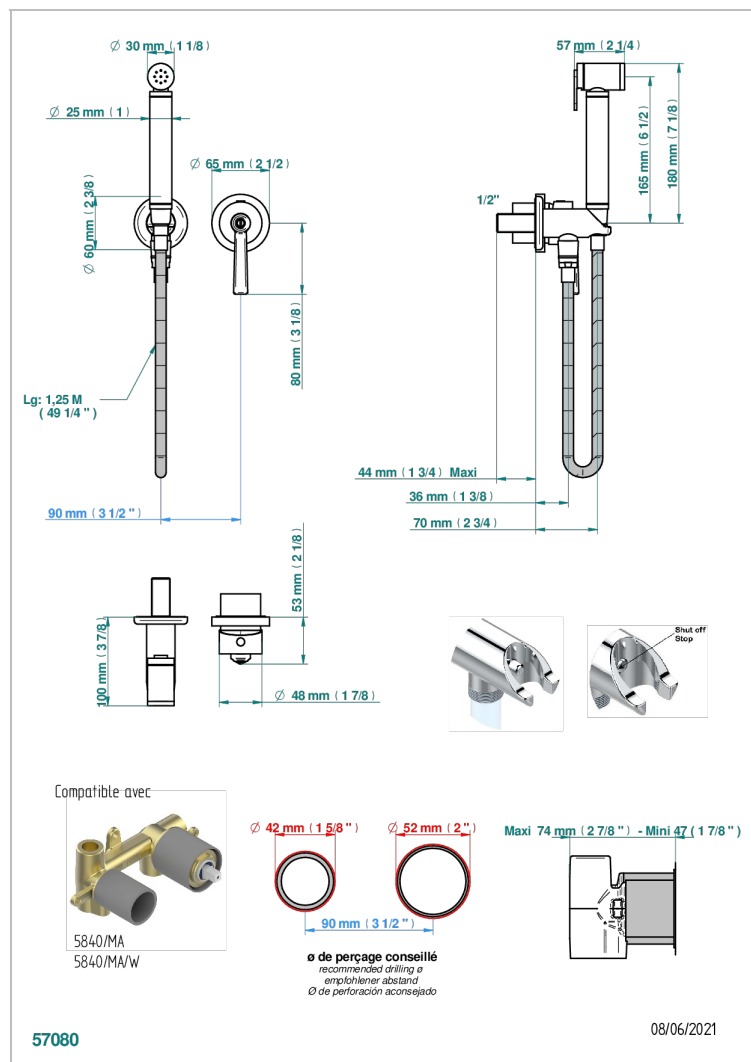

# SAINT-GERMAIN MIT HEBEL

G7D-5840/MBG

Trim only for WC douche including: trigger spray, wall mounted single lever mixer, reinforced hose (1.25m), wall outlet with integrated elbow with safety stopper

## ÄHNLICHE PRODUKTE

- Ref. G00-5840/MA Up-teil für up-mischer, 1/2"