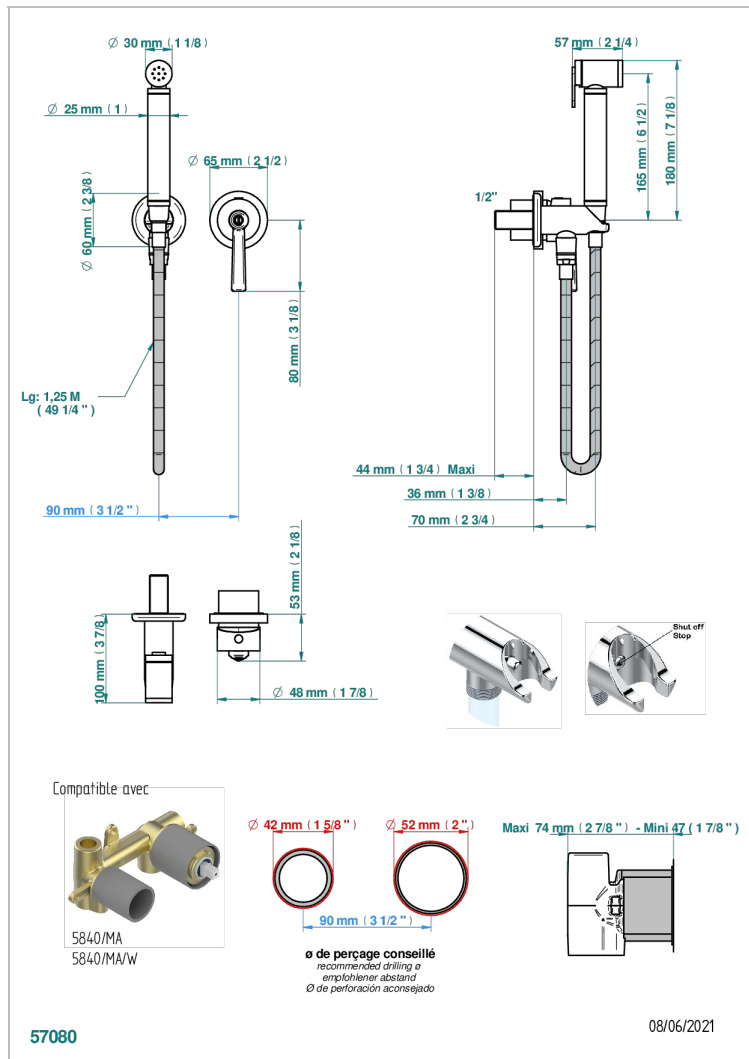

# SAINT-GERMAIN WITH LEVER

G7D-5840/MBG

Trim only for WC douche including: trigger spray, wall mounted single lever mixer, reinforced hose (1.25m), wall outlet with integrated elbow with safety stopper

## CHARACTERISTIC

- ACS : 19ACCLY412

## RELATED SKU'S

- Ref. G00-5840/MA Rough parts for concealed wall-mounted mixer with 1/2" outlet