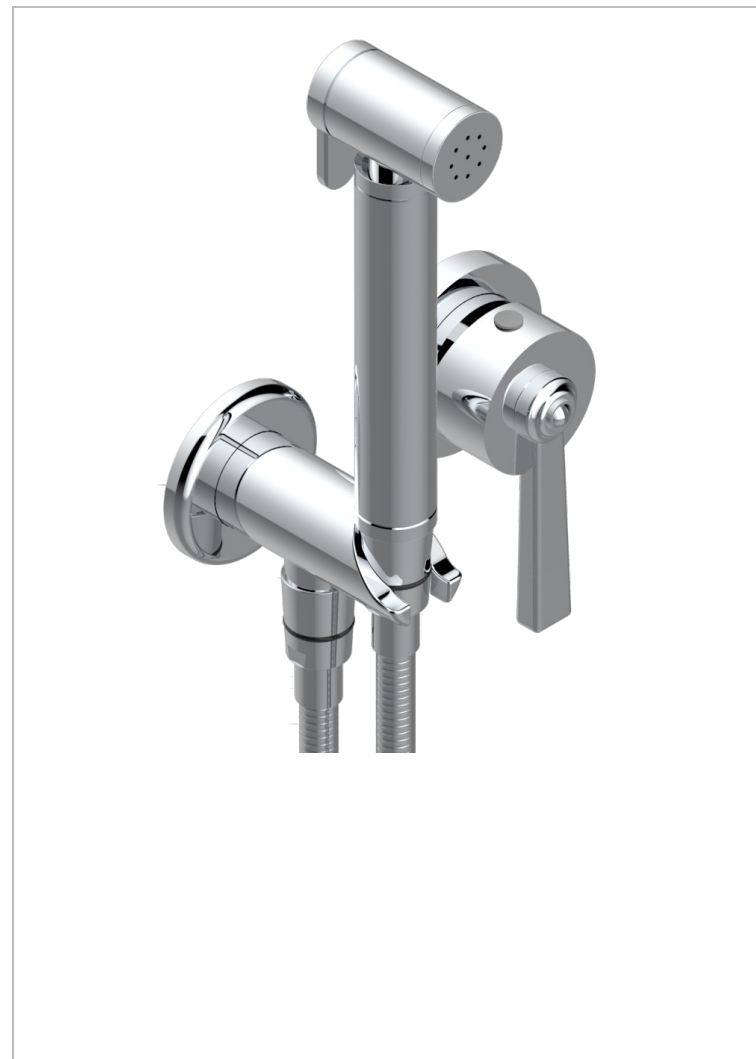

# SAINT-GERMAIN WITH LEVER

G7D-5840/MBG

Trim only for WC douche including: trigger spray, wall mounted single lever mixer, reinforced hose (1.25m), wall outlet with integrated elbow with safety stopper

## CHARACTERISTIC

- ACS : 19ACCLY412

## RELATED SKU'S

- Ref. G00-5840/MA Rough parts for concealed wall-mounted mixer with 1/2" outlet