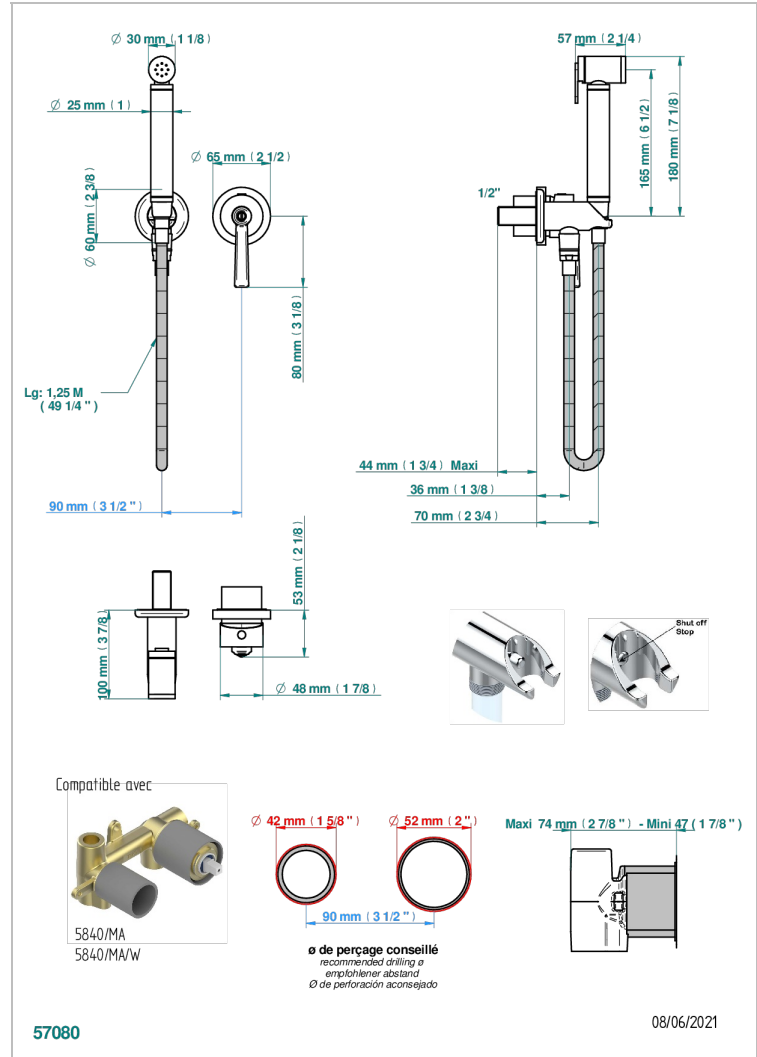

Trim only for WC douche including: trigger spray, wall mounted single lever mixer, reinforced hose (49 1/4"), wall outlet with integrated elbow with safety stopper

CHARACTERISTIC

- ACS : 19ACCLY412

STANDARDS

RELATED SKU'S

- Ref. G00-5840/MAUS Rough parts for concealed wall-mounted mixer with 1/2" outlet

AVAILABLE FINITIONS

Black ceram - D30
Blush PVD - H62
Brass color PVD - H49
Brown bronze color PVD - F33
Chrome polished - A02
Chrome polished / gold polished - G02