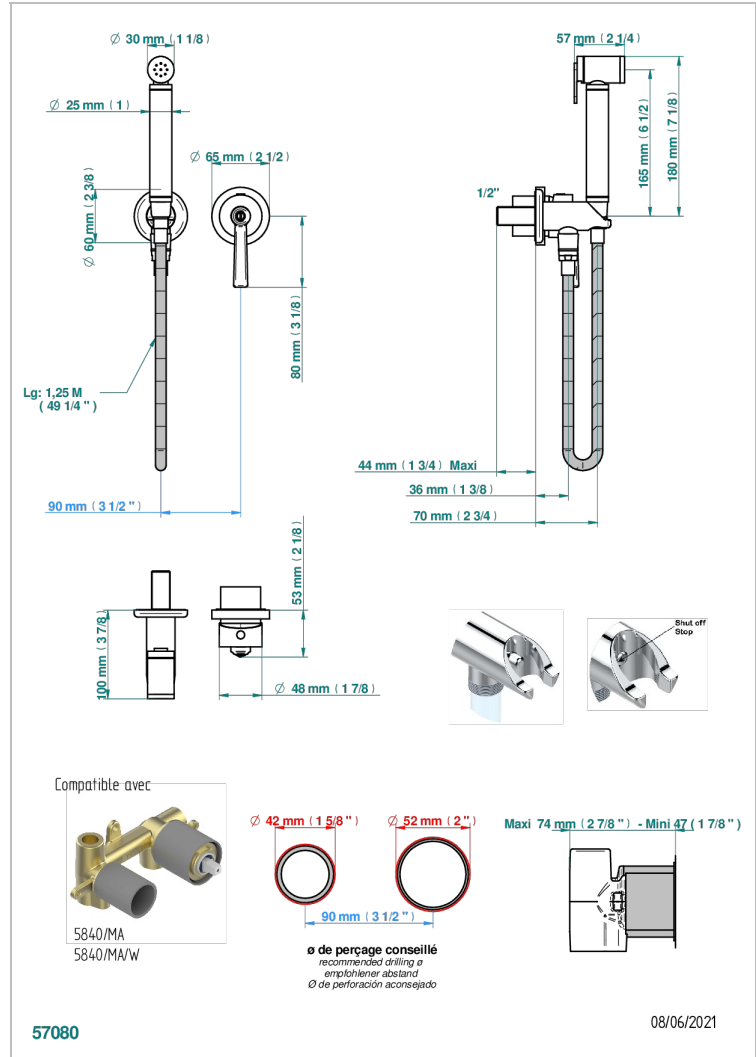

Trim only for WC douche including: trigger spray, wall mounted single lever mixer, reinforced hose (1.25m), wall outlet with integrated elbow with safety stopper

CHARACTERISTIC

- ACS : 19ACCLY412

TECHNICAL SPECS

- Recommandé : 3 bars (max. 5 bars) - Advised : 43,5 psi (max. 72 psi)
- 9,5 l/min à 3 bars (2.5 gpm at 43.5 psi)

STANDARDS

RELATED SKU'S

- Ref. G00-5840/MA Rough parts for concealed wall-mounted mixer with 1/2" outlet