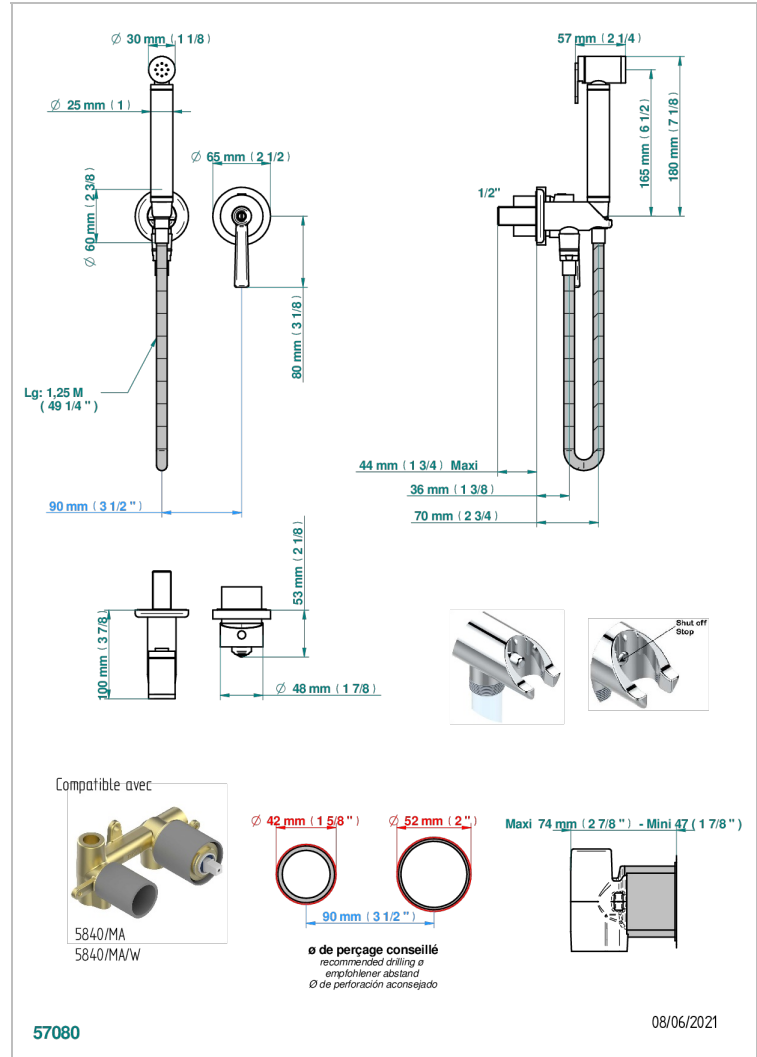

Trim only for WC douche including: trigger spray, wall mounted single lever mixer, reinforced hose (1.25m), wall outlet with integrated elbow with safety stopper

### CHARACTERISTIC

- ACS : 19ACCLY412

### RELATED SKU'S

- Ref. G00-5840/MA Rough parts for concealed wall-mounted mixer with 1/2" outlet