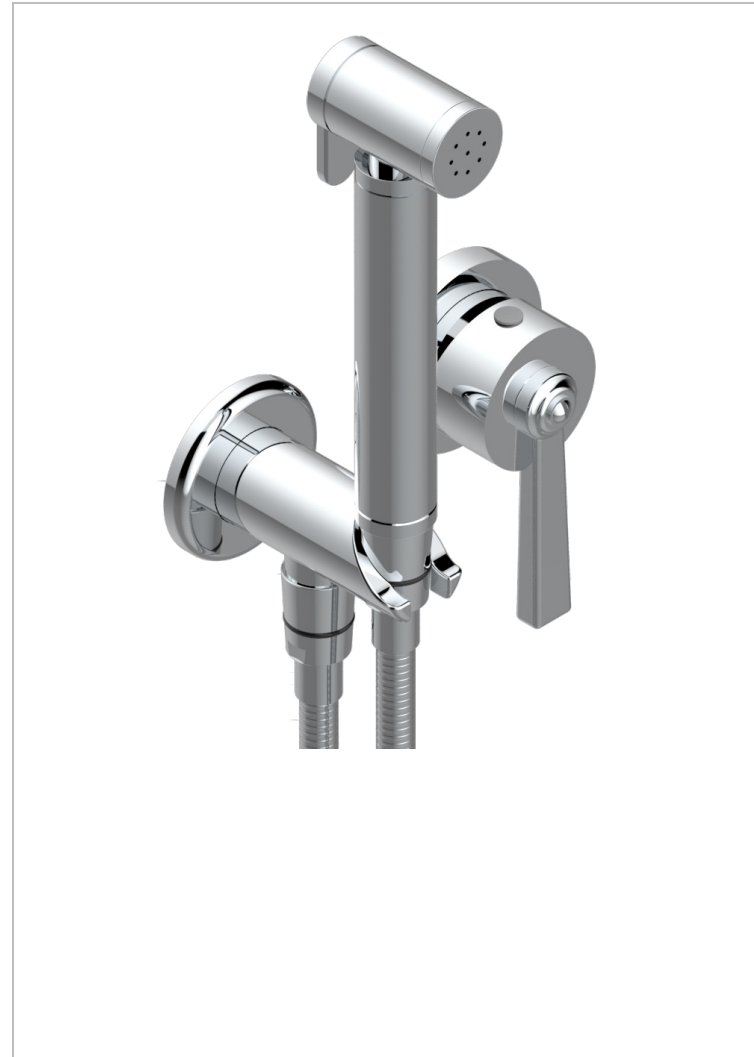

Trim only for WC douche including: trigger spray, wall mounted single lever mixer, reinforced hose (1.25m), wall outlet with integrated elbow with safety stopper

### CHARACTERISTIC

- ACS : 19ACCLY412

### RELATED SKU'S

- Ref. G00-5840/MA Rough parts for concealed wall-mounted mixer with 1/2" outlet