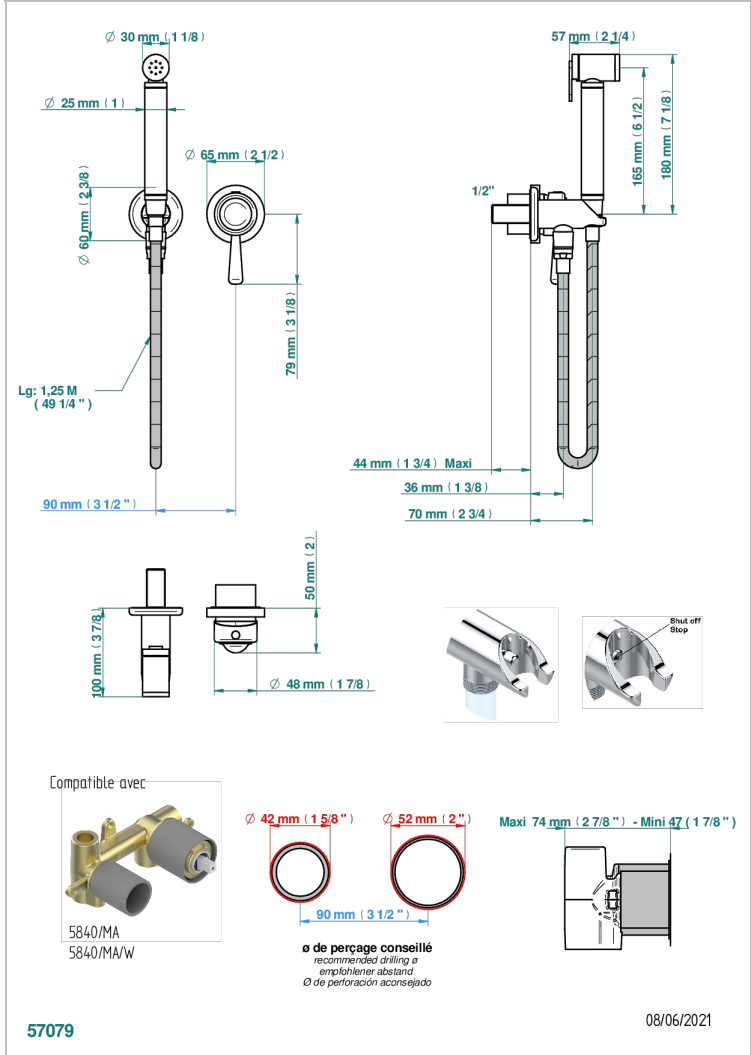

BEAUBOURG WITH LEVER

G7B-5840/MBG

THG
PARIS

Trim only for WC douche including: trigger spray, wall mounted single lever mixer, reinforced hose (1.25m), wall outlet with integrated elbow with safety stopper

CHARACTERISTIC

- ACS : 19ACCLY412

STANDARDS

RELATED SKU'S

- Ref. G00-5840/MA Rough parts for concealed wall-mounted mixer with 1/2" outlet

AVAILABLE FINITIONS

Antique nickel - H28
Black ceram - D30
Blush PVD - H62
Brass color PVD - H49
Brown bronze color PVD - F33
Gold color PVD - H52