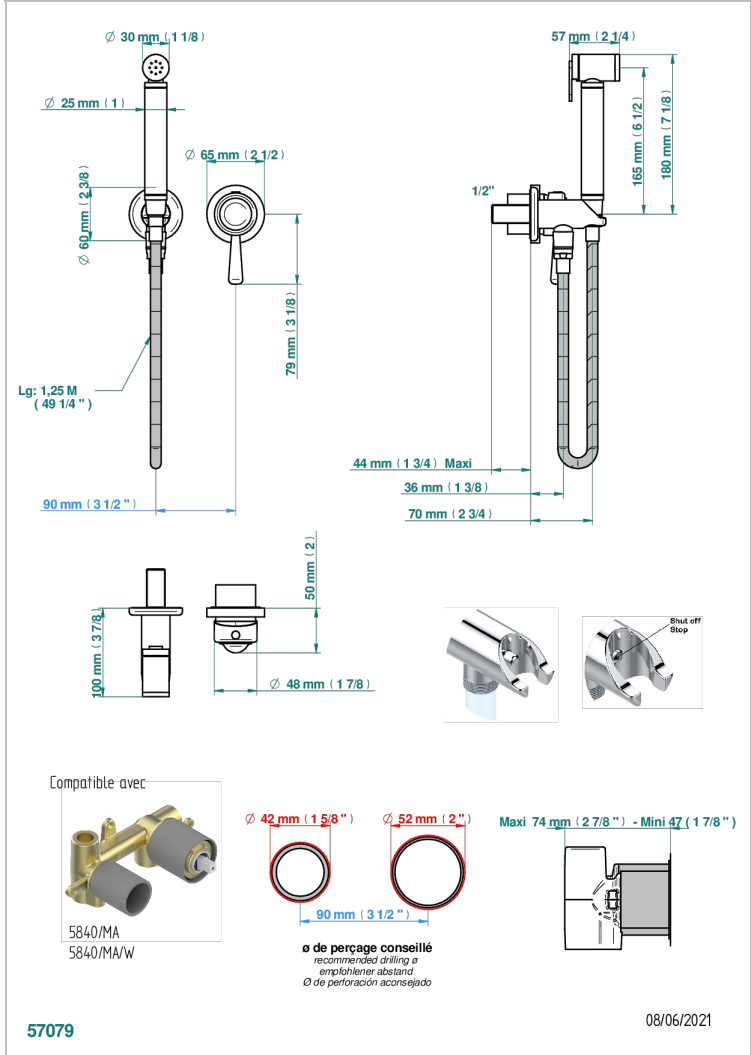

# TEUBOURG MIT HEBEL

G7B-5840/MBG

THG  
PARIS

Trim only for WC douche including: trigger spray, wall mounted single lever mixer, reinforced hose (1.25m), wall outlet with integrated elbow with safety stopper

## ÄHNLICHE PRODUKTE

- Ref. G00-5840/MA Up-teil für up-mischer, 1/2"