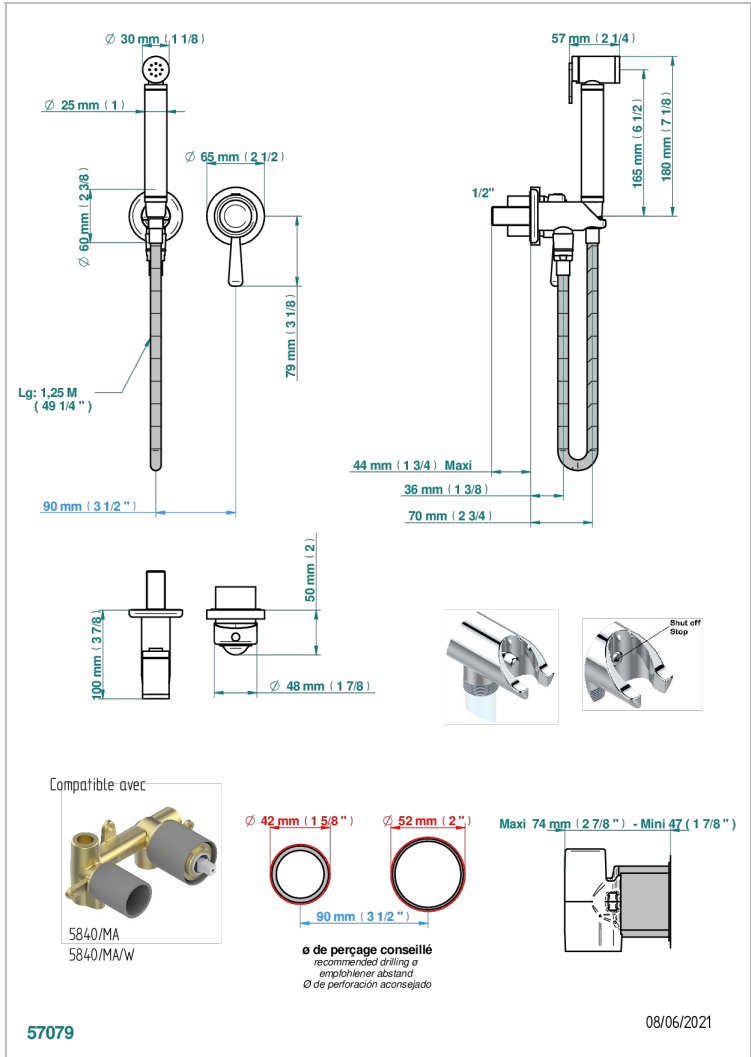

BEAUBOURG WITH LEVER

G7B-5840/MBG

THG
PARIS

Trim only for WC douche including: trigger spray, wall mounted single lever mixer, reinforced hose (1.25m), wall outlet with integrated elbow with safety stopper

CHARACTERISTIC

- ACS : 19ACCLY412

STANDARDS

RELATED SKU'S

- Ref. G00-5840/MA Rough parts for concealed wall-mounted mixer with 1/2" outlet

AVAILABLE FINITIONS

Antique nickel - H28
Black ceram - D30
Blush PVD - H62
Brass color PVD - H49
Brown bronze color PVD - F33
Gold color PVD - H52