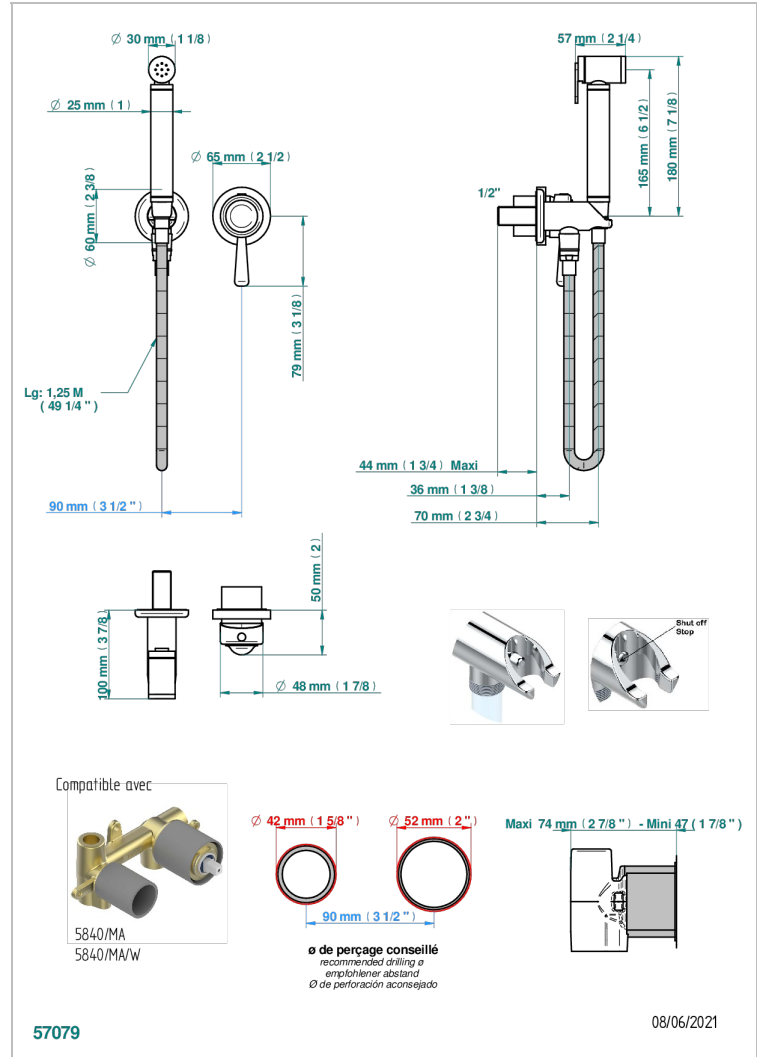

Trim only for WC douche including: trigger spray, wall mounted single lever mixer, reinforced hose (49 1/4"), wall outlet with integrated elbow with safety stopper

### CHARACTERISTIC

- ACS : 19ACCLY412

### RELATED SKU'S

- Ref. G00-5840/MAUS Rough parts for concealed wall-mounted mixer with 1/2" outlet