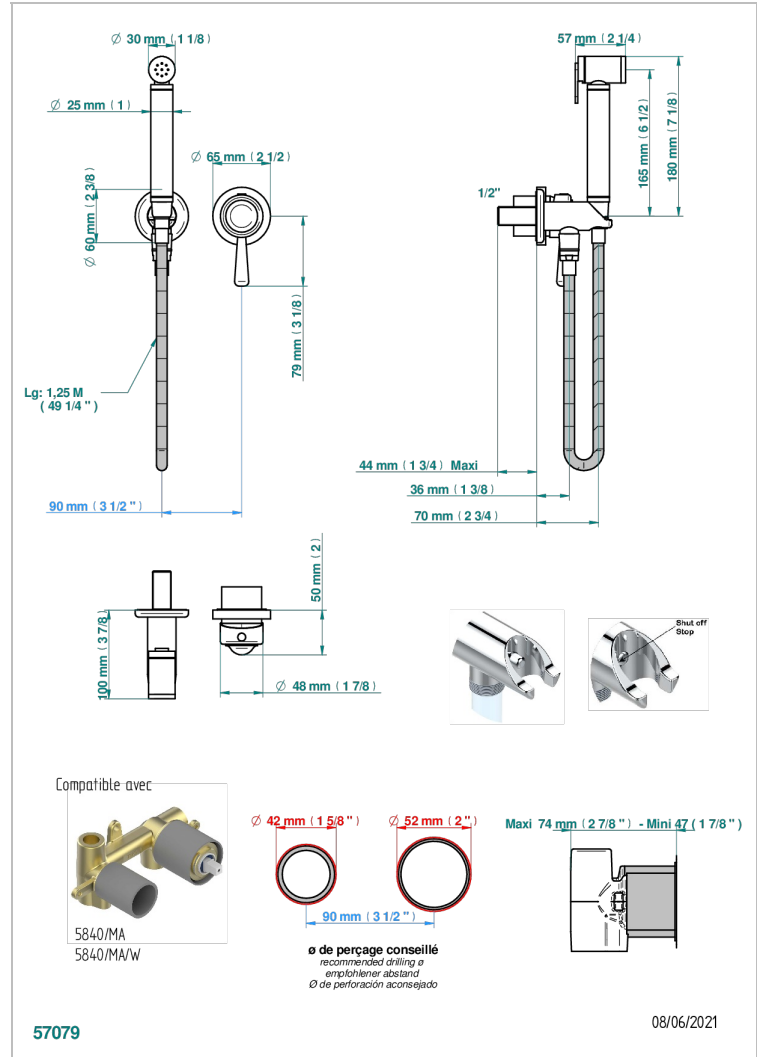

Trim only for WC douche including: trigger spray, wall mounted single lever mixer, reinforced hose (1.25m), wall outlet with integrated elbow with safety stopper

CHARACTERISTIC

- ACS : 19ACCLY412

STANDARDS

RELATED SKU'S

- Ref. G00-5840/MA Rough parts for concealed wall-mounted mixer with 1/2" outlet

AVAILABLE FINITIONS

Antique nickel - H28
 Black ceram - D30
 Blush PVD - H62
 Brass color PVD - H49
 Brown bronze color PVD - F33
 Gold color PVD - H52