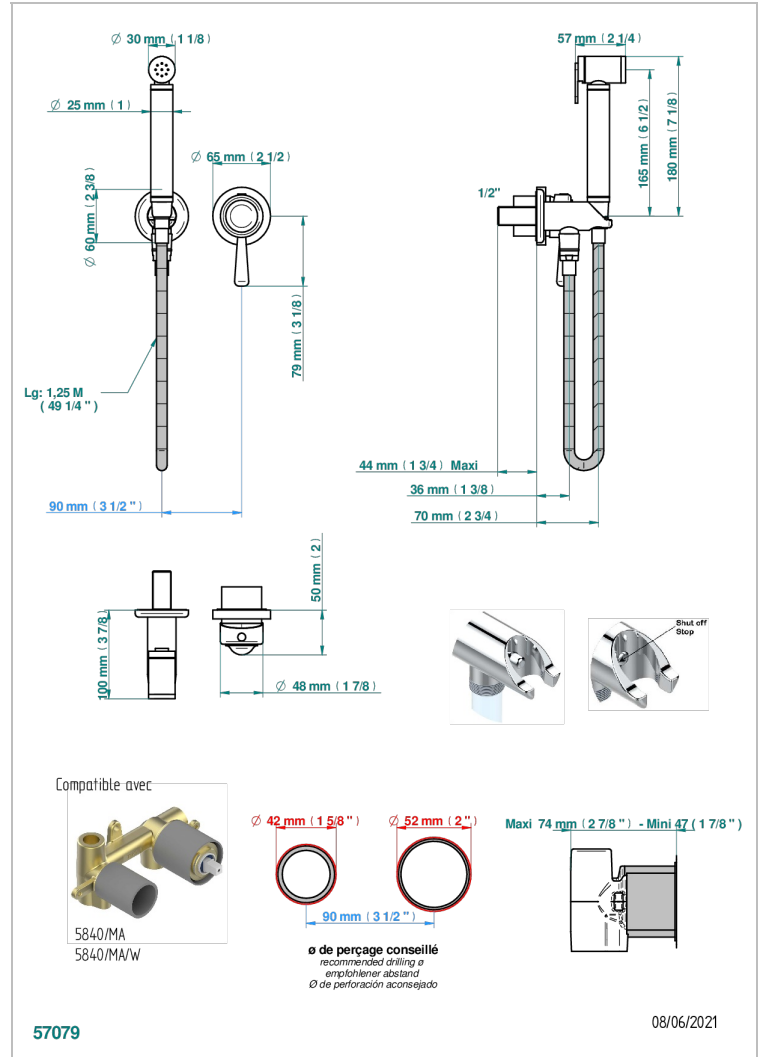

Trim only for WC douche including: trigger spray, wall mounted single lever mixer, reinforced hose (1.25m), wall outlet with integrated elbow with safety stopper

CHARACTERISTIC

- ACS : 19ACCLY412

STANDARDS

RELATED SKU'S

- Ref. G00-5840/MA Rough parts for concealed wall-mounted mixer with 1/2" outlet

AVAILABLE FINITIONS

Antique nickel - H28
 Black ceram - D30
 Blush PVD - H62
 Brass color PVD - H49
 Brown bronze color PVD - F33
 Gold color PVD - H52