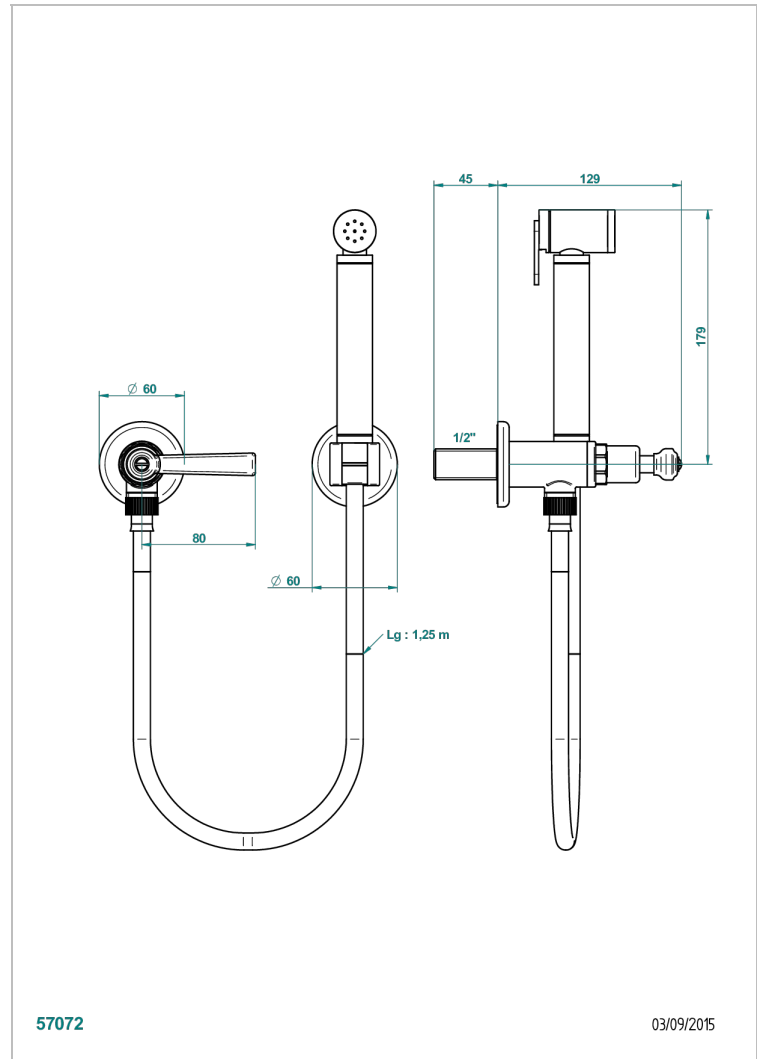

SAINT-GERMAIN WITH LEVER

G7D-5840/8

THG[®]
PARIS

Wc douche set including: valve, trigger spray, reinforced hose (1.25m) and hook

57072

03/09/2015

CHARACTERISTIC

- ACS : 19ACCLY406

STANDARDS

TECHNICAL SPECS

- Recommandé : 3 bars (max. 5 bars) - Advised : 43,5 psi (max. 72 psi)
- 9,5 l/min à 3 bars (2.5 gpm at 43.5 psi)

AVAILABLE FINITIONS

Antique nickel - H28
Black ceram - D30
Blush PVD - H62
Brass color PVD - H49
Brown bronze color PVD - F33
Gold color PVD - H52