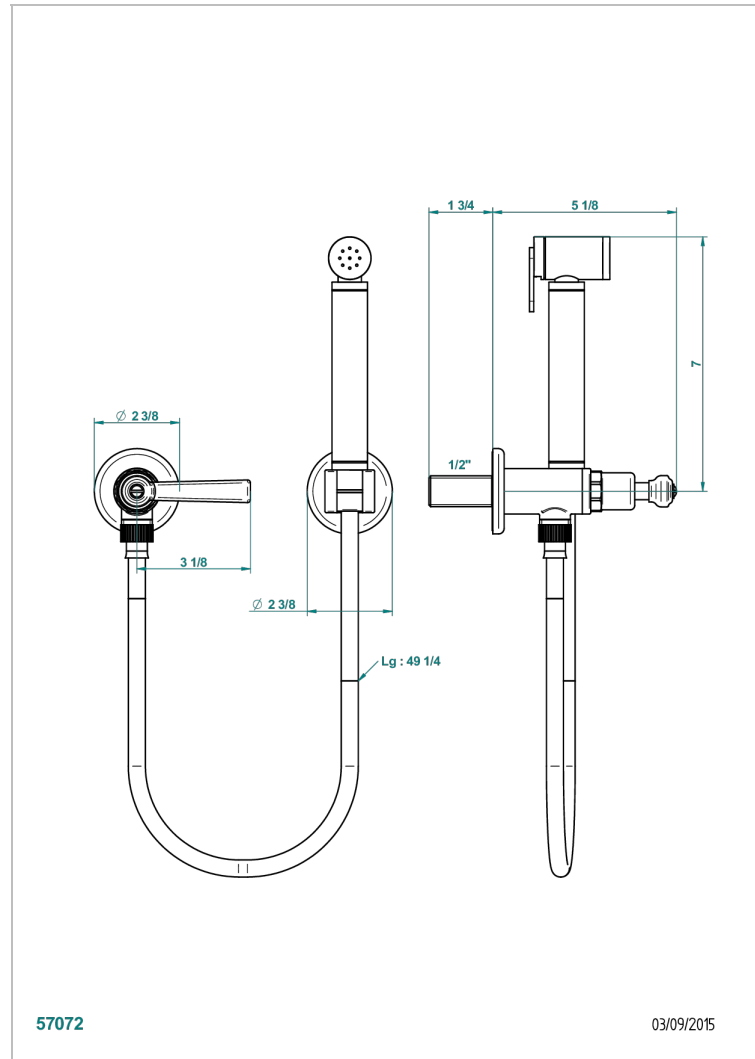

SAINT-GERMAIN WITH LEVER

G7D-5840/8

THG[®]
PARIS

Wc douche set including: valve, trigger spray, reinforced hose (1.25m) and hook

CHARACTERISTIC

- ACS : 19ACCLY406

STANDARDS

TECHNICAL SPECS

- Recommandé : 3 bars (max. 5 bars) - Advised : 43,5 psi (max. 72 psi)
- 9,5 l/min à 3 bars (2.5 gpm at 43.5 psi)

AVAILABLE FINITIONS

Antique nickel - H28
Black ceram - D30
Blush PVD - H62
Brass color PVD - H49
Brown bronze color PVD - F33
Gold color PVD - H52

Natural smoked Brass - A13
Nickel color PVD - H55
Polished chrome (color finish) - A02
Polished chrome / Polished gold (color finish) - G02
Polished gold (color finish) - F01
Polished nickel - B01

Soft gold - F30
Soft matt gold - F31
Umber PVD - H66