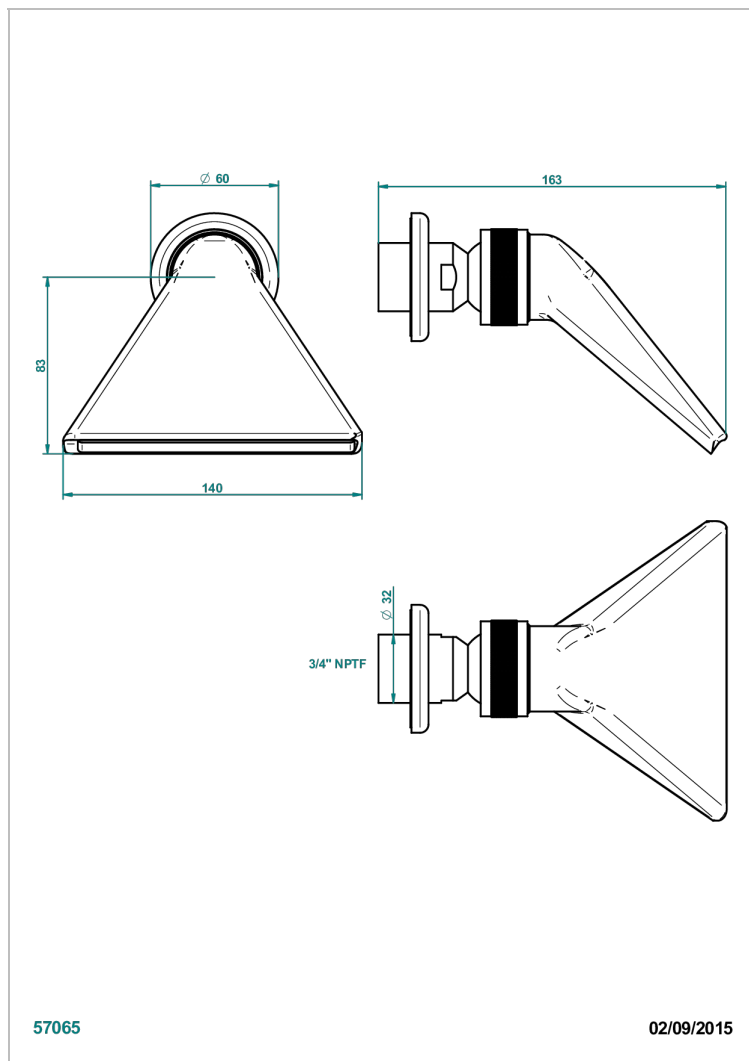

CLUB SAINT-GERMAIN WITH LEVER HANDLES

G7J-3640/US

Shower head, cast deluge with 3/4" connection

CHARACTERISTIC

- Club Saint-Germain with lever handles
- Shower head, cast deluge with 3/4" connection

AVAILABLE FINITIONS