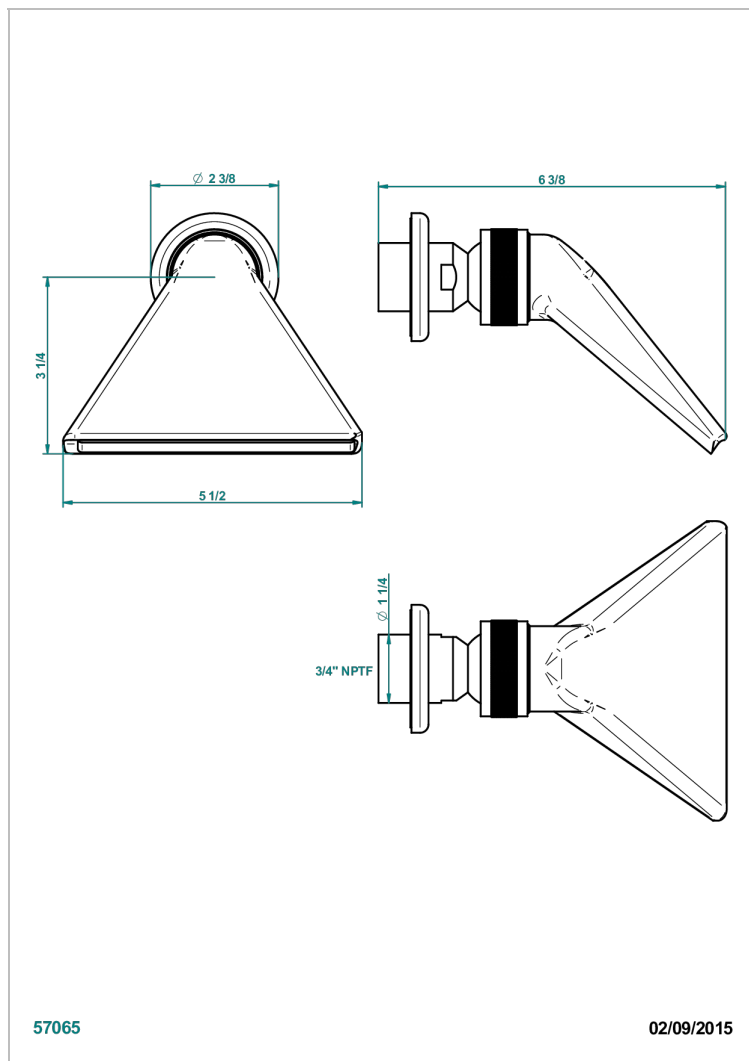

# CLUB SAINT-GERMAIN WITH LEVER HANDLES

G7J-3640/US

Shower head, cast deluge with 3/4" connection

## CHARACTERISTIC

- Club Saint-Germain with lever handles
- Shower head, cast deluge with 3/4" connection