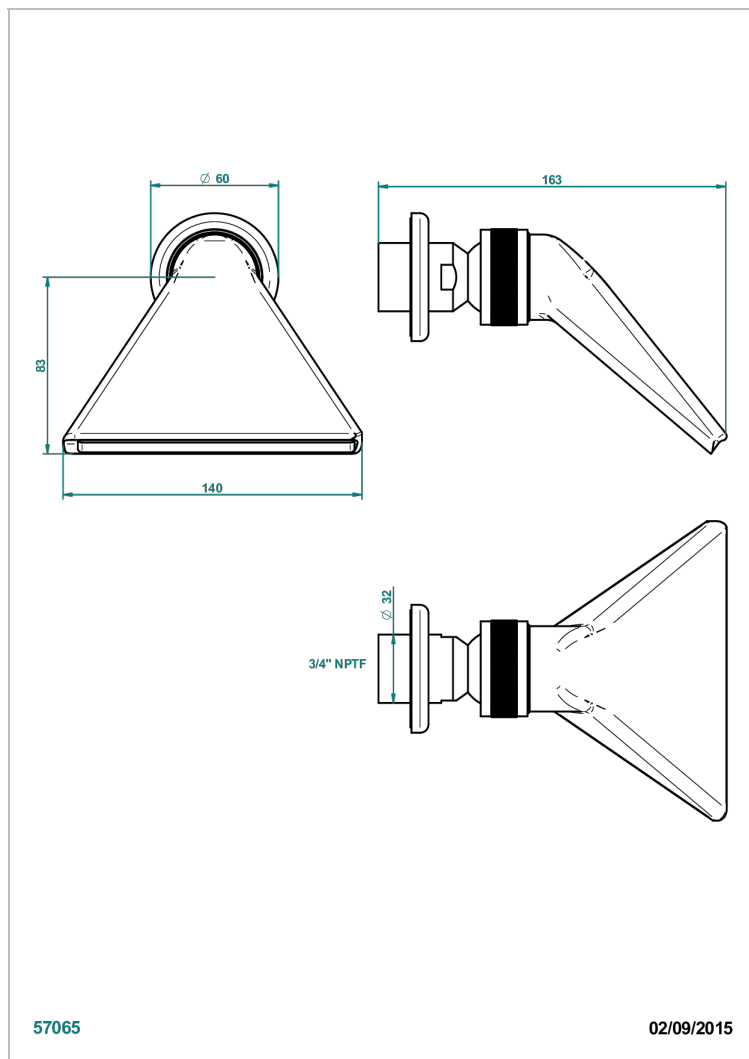

CLUB SAINT-GERMAIN

G7H-3640/US

Shower head, cast deluge with 3/4" connection

THG[®]
PARIS

CARACTERÍSTICAS

- Club Saint-Germain
- Shower head, cast deluge with 3/4" connection

ACABADOS DISPONIBLES

Bronce claro - D01
Cerámica negra mate - D30
Cromo - A02
Cromo / dorado - G02
Cromo mate - C02
Dorado - F01