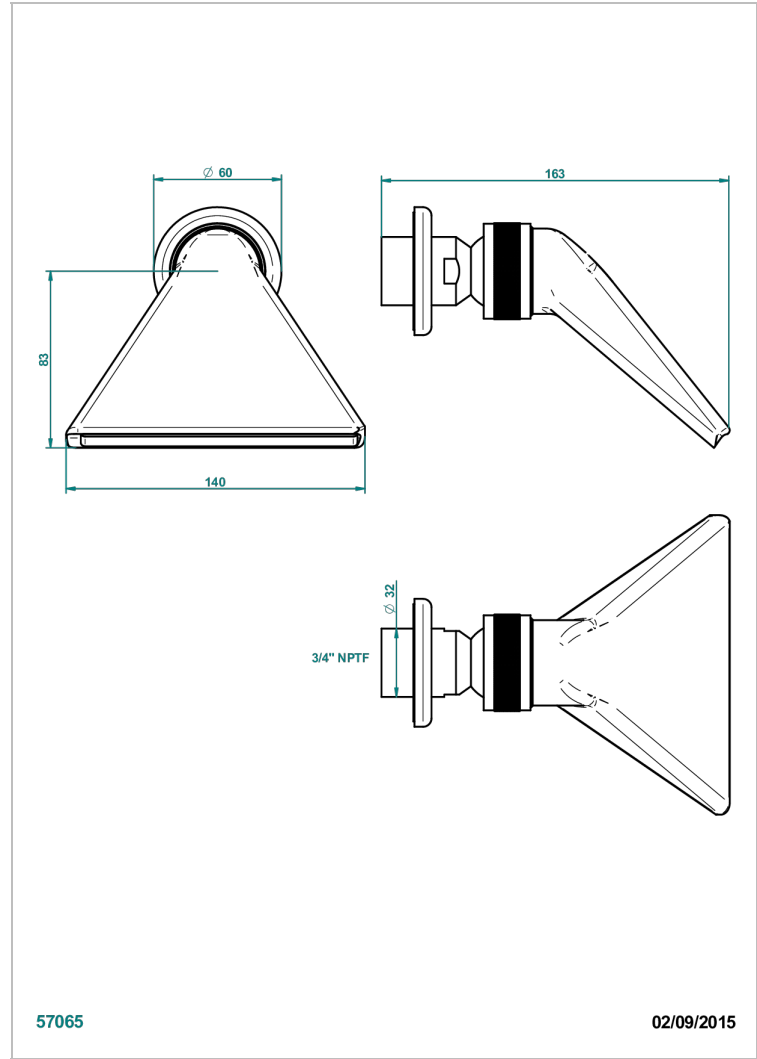

# CLUB SAINT-GERMAIN

G7H-3640/US

Shower head, cast deluge with 3/4" connection

THG<sup>®</sup>  
PARIS

57065

02/09/2015

## CHARACTERISTIC

- Club Saint-Germain
- Shower head, cast deluge with 3/4" connection