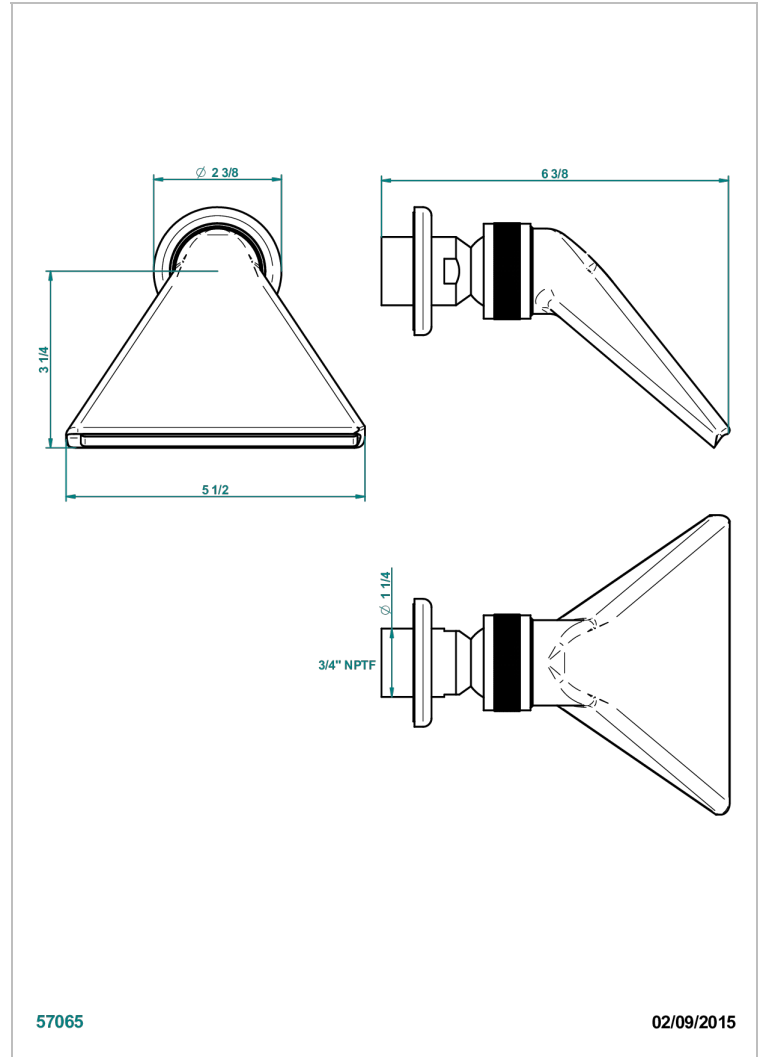

# CLUB SAINT-GERMAIN

G7H-3640/US

Shower head, cast deluge with 3/4" connection

THG<sup>®</sup>  
PARIS

## CARACTERÍSTICAS

- Club Saint-Germain
- Shower head, cast deluge with 3/4" connection