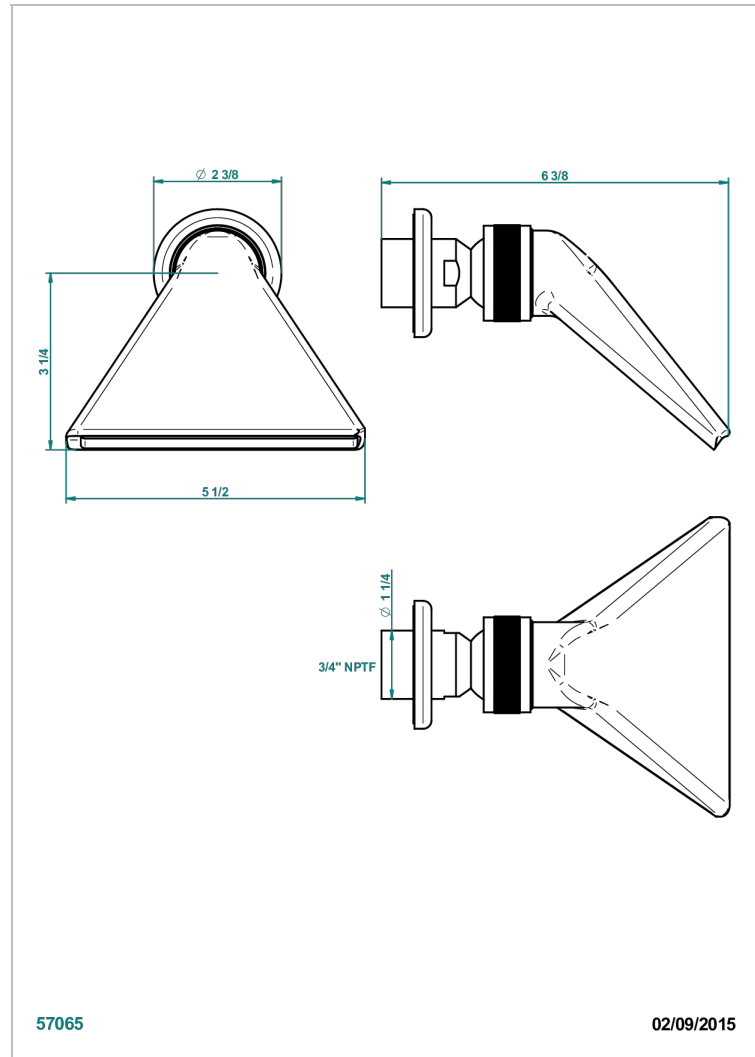

CLUB SAINT-GERMAIN

G7H-3640/US

Shower head, cast deluge with 3/4" connection

THG[®]
PARIS

CHARACTERISTIC

- Club Saint-Germain
- Shower head, cast deluge with 3/4" connection

AVAILABLE FINITIONS

Black ceram - D30
Blush PVD - H62
Brass color PVD - H49
Brown bronze color PVD - F33
Chrome polished - A02
Chrome polished / gold polished - G02