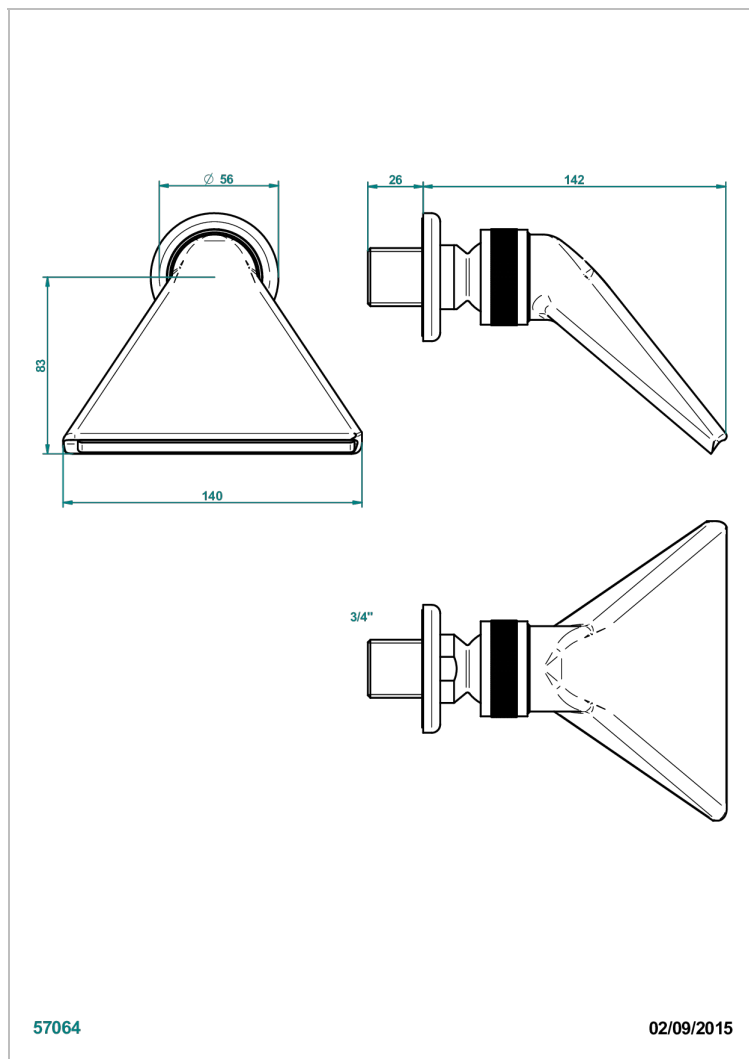

CLUB SAINT-GERMAIN WITH LEVER

G7J-3640

Sports shower head 3/4"

THG[®]
PARIS

CHARACTERISTIC

- Club Saint-Germain with lever
- Sports shower head 3/4"

AVAILABLE FINITIONS

Antique nickel - H28
Black ceram - D30
Blush PVD - H62
Brass color PVD - H49
Brown bronze color PVD - F33
Gold color PVD - H52