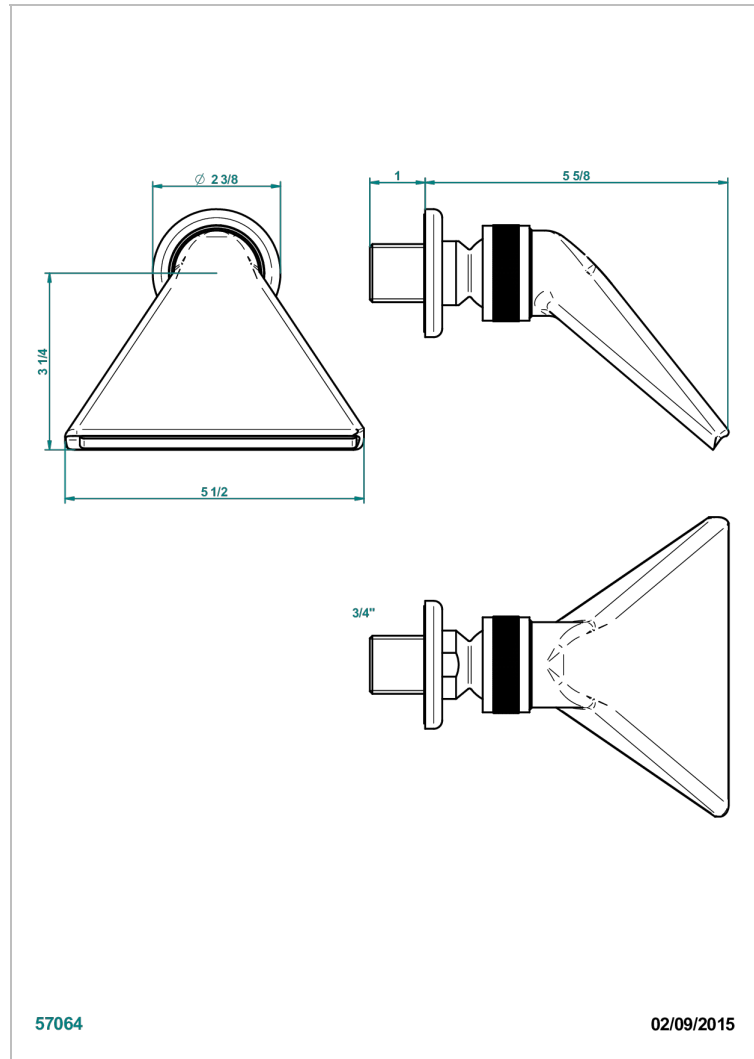

# CLUB SAINT-GERMAIN WITH LEVER

G7J-3640

Sports shower head 3/4"

THG<sup>®</sup>  
PARIS

## CHARACTERISTIC

- Club Saint-Germain with lever
- Sports shower head 3/4"