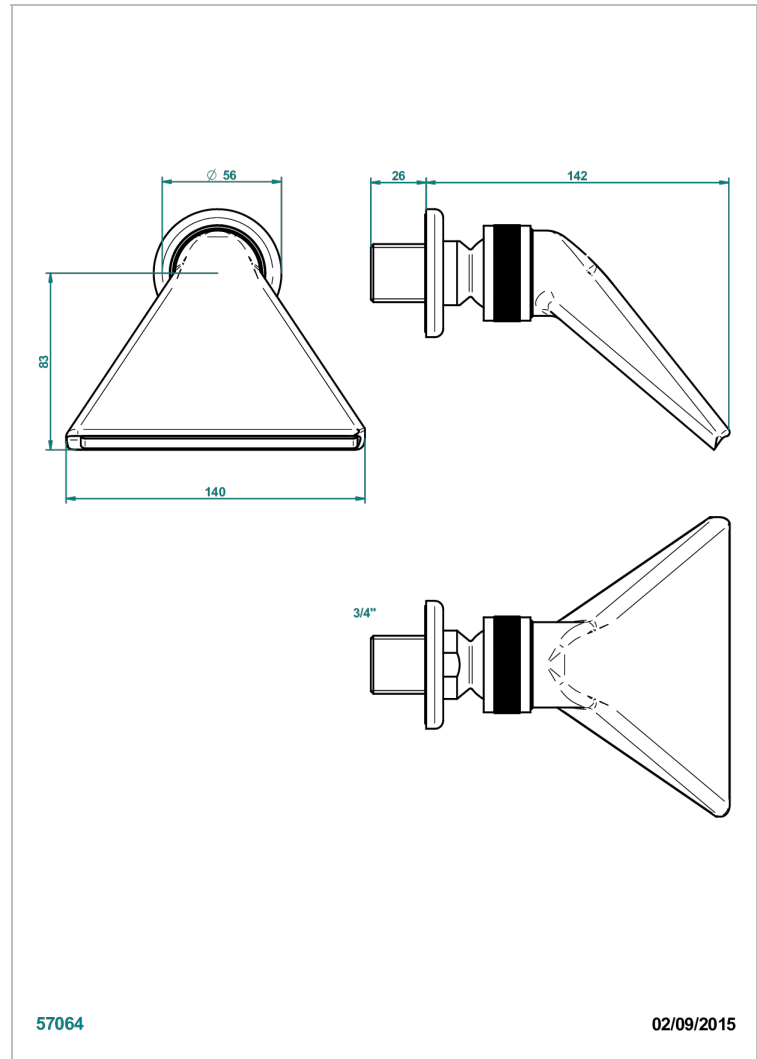

CLUB SAINT-GERMAIN

G7H-3640

Sports shower head 3/4"

THG[®]
PARIS

57064

02/09/2015

CHARACTERISTIC

- Club Saint-Germain
- Sports shower head 3/4"