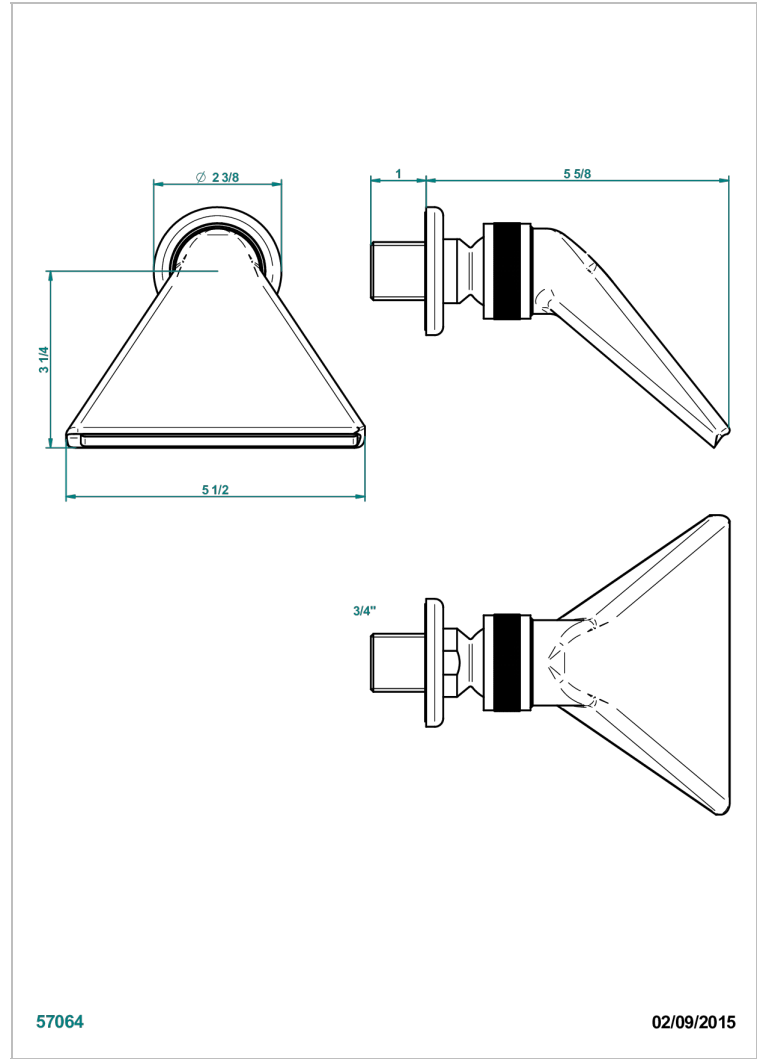

CLUB SAINT-GERMAIN

G7H-3640

Sports shower head 3/4"

THG[®]
PARIS

CHARACTERISTIC

- Club Saint-Germain
- Sports shower head 3/4"

AVAILABLE FINITIONS

Antique nickel - H28
Black ceram - D30
Blush PVD - H62
Brass color PVD - H49
Brown bronze color PVD - F33
Gold color PVD - H52