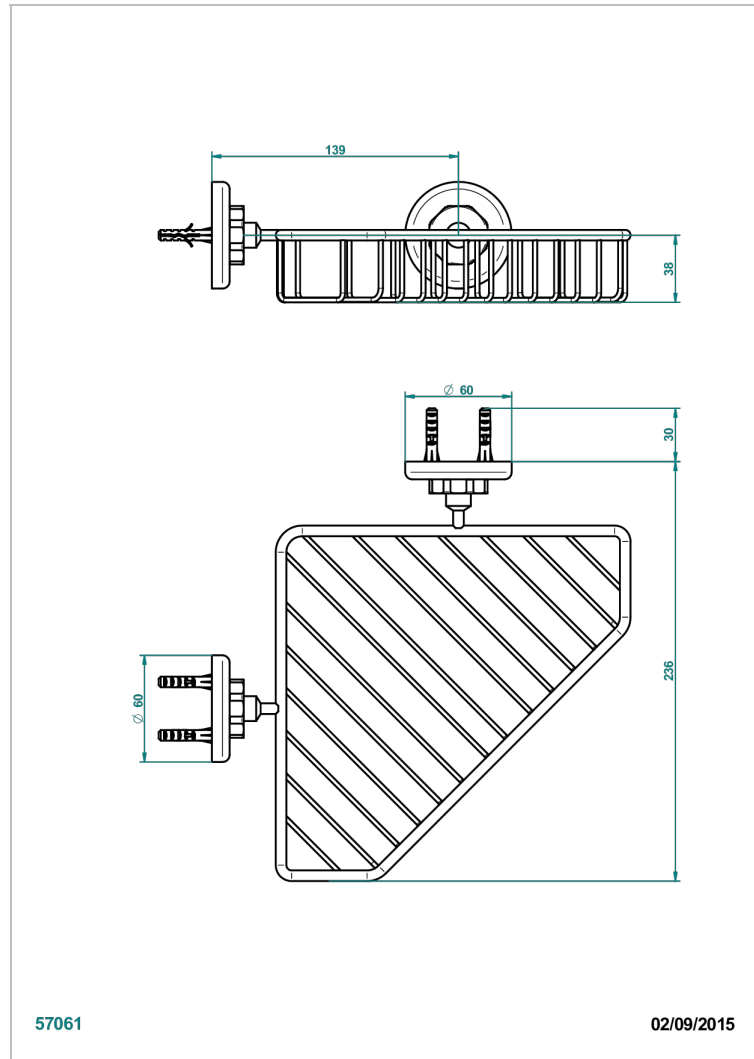

CLUB SAINT-GERMAIN WITH LEVER HANDLES

G7J-3623

Large corner soap basket, wall mounted

THG[®]
PARIS

57061

02/09/2015

CHARACTERISTIC

- Club Saint-Germain with lever handles
- Large corner soap basket, wall mounted