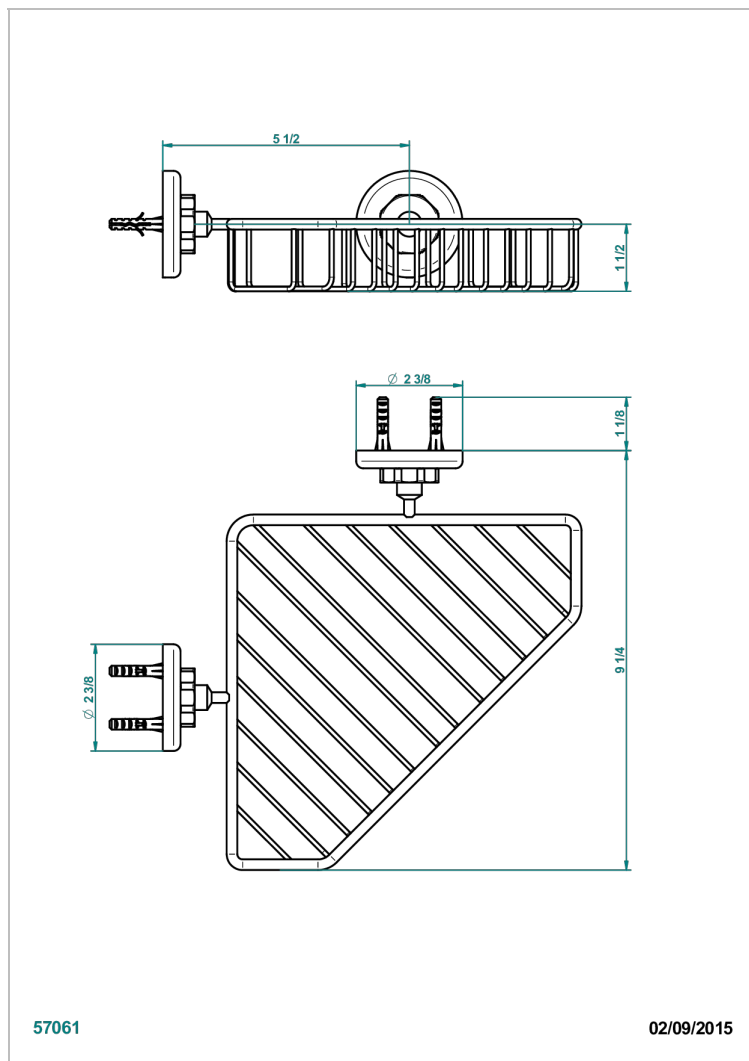

# CLUB SAINT-GERMAIN WITH LEVER HANDLES

G7J-3623

THG<sup>®</sup>  
PARIS

Large corner soap basket, wall mounted

57061

02/09/2015

## CHARACTERISTIC

- Club Saint-Germain with lever handles
- Large corner soap basket, wall mounted