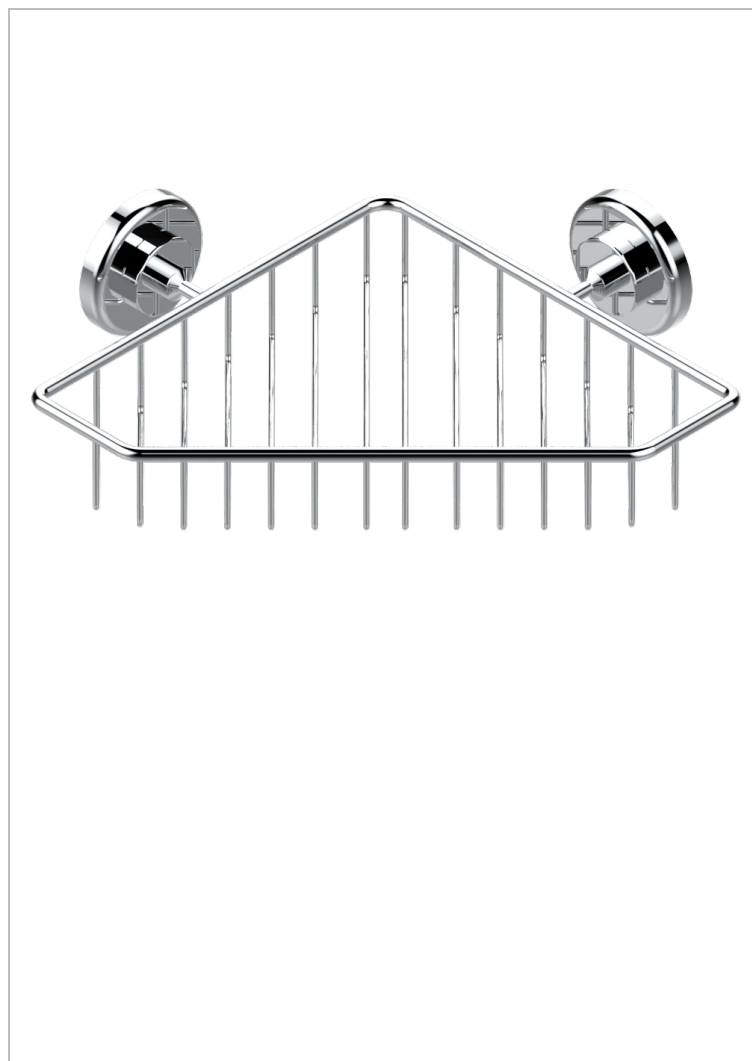

# CLUB SAINT-GERMAIN WITH LEVER HANDLES

G7J-3623

THG<sup>®</sup>  
PARIS

Large corner soap basket, wall mounted

57061

02/09/2015

## CHARACTERISTIC

- Club Saint-Germain with lever handles
- Large corner soap basket, wall mounted