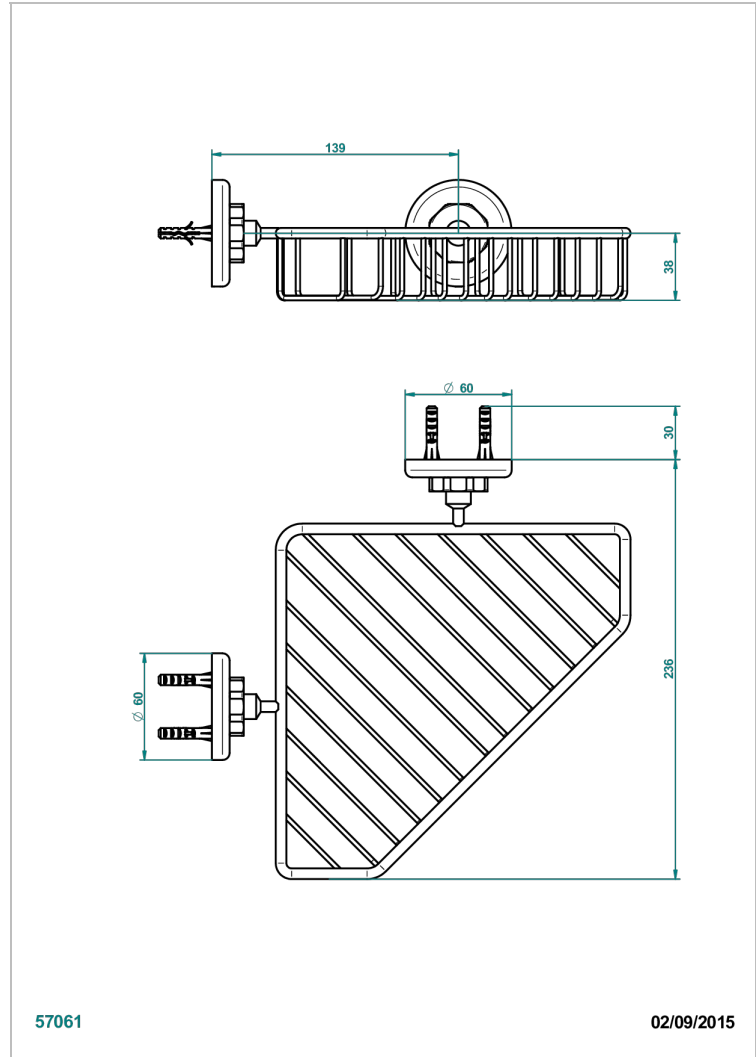

CLUB SAINT-GERMAIN WITH LEVER

G7J-3623

Corner soap dish with flanges, 200 x 200 mm

THG[®]
PARIS

57061

02/09/2015

CHARACTERISTIC

- Club Saint-Germain with lever
- Corner soap dish with flanges, 200 x 200 mm