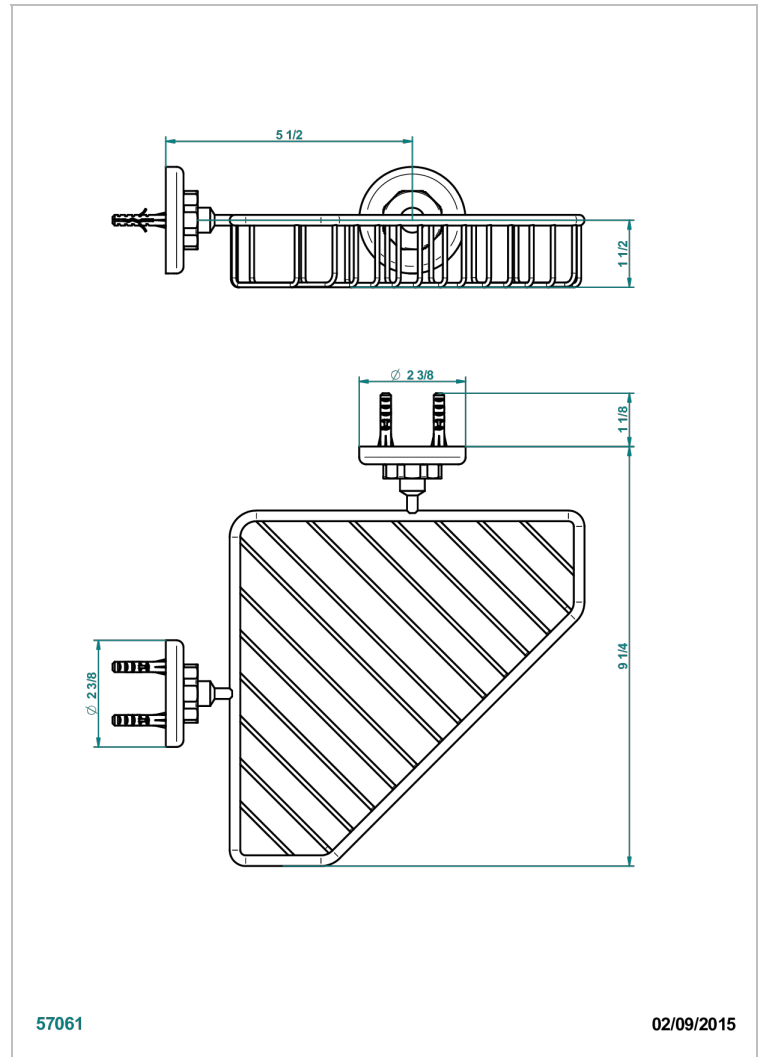

# CLUB SAINT-GERMAIN WITH LEVER

G7J-3623

Corner soap dish with flanges, 200 x 200 mm

THG<sup>®</sup>  
PARIS

## CHARACTERISTIC

- Club Saint-Germain with lever
- Corner soap dish with flanges, 200 x 200 mm