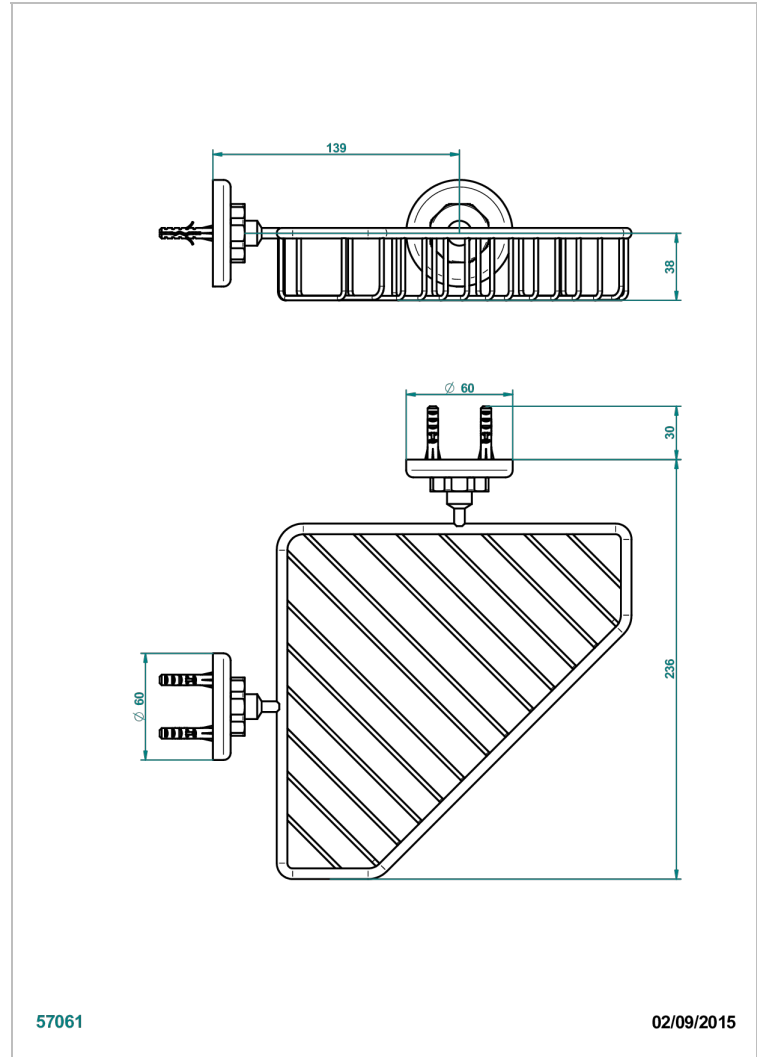

SAINT-GERMAIN WITH LEVER

G7D-3623

Corner soap dish with flanges, 200 x 200 mm

THG[®]
PARIS

CHARACTERISTIC

- Saint-germain with lever
- Corner soap dish with flanges, 200 x 200 mm

AVAILABLE FINITIONS

Antique nickel - H28
Black ceram - D30
Blush PVD - H62
Brass color PVD - H49
Brown bronze color PVD - F33
Gold color PVD - H52