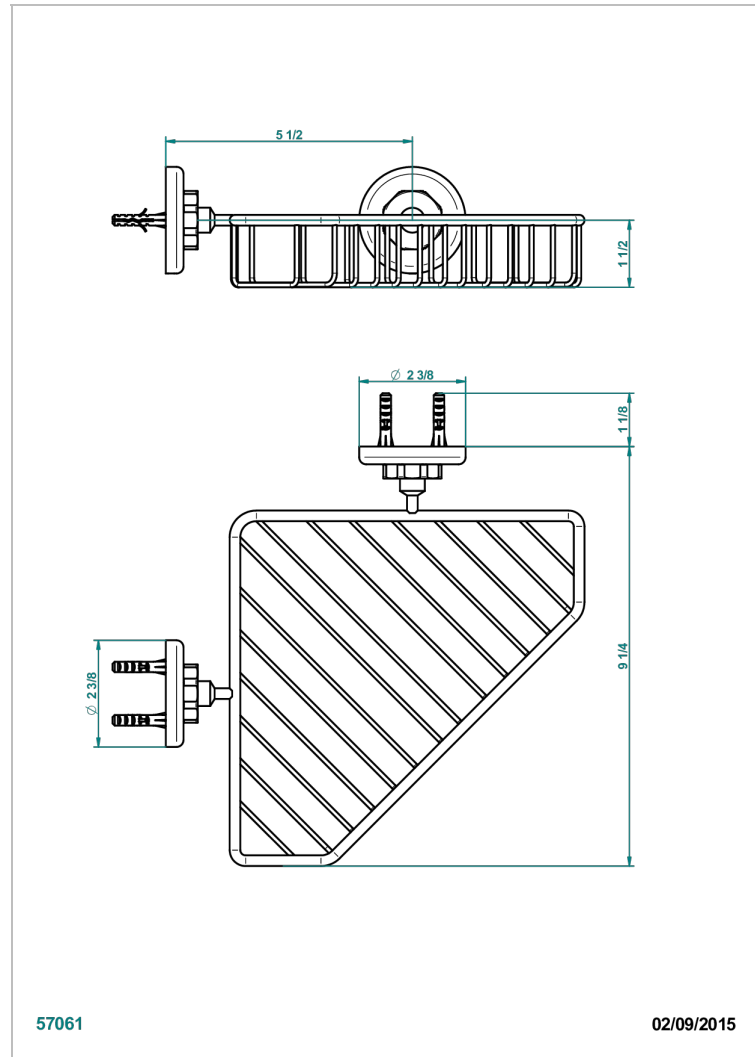

SAINT-GERMAIN WITH LEVER

G7D-3623

Corner soap dish with flanges, 200 x 200 mm

THG[®]
PARIS

CHARACTERISTIC

- Saint-germain with lever
- Corner soap dish with flanges, 200 x 200 mm

AVAILABLE FINITIONS

Antique nickel - H28
Black ceram - D30
Blush PVD - H62
Brass color PVD - H49
Brown bronze color PVD - F33
Gold color PVD - H52