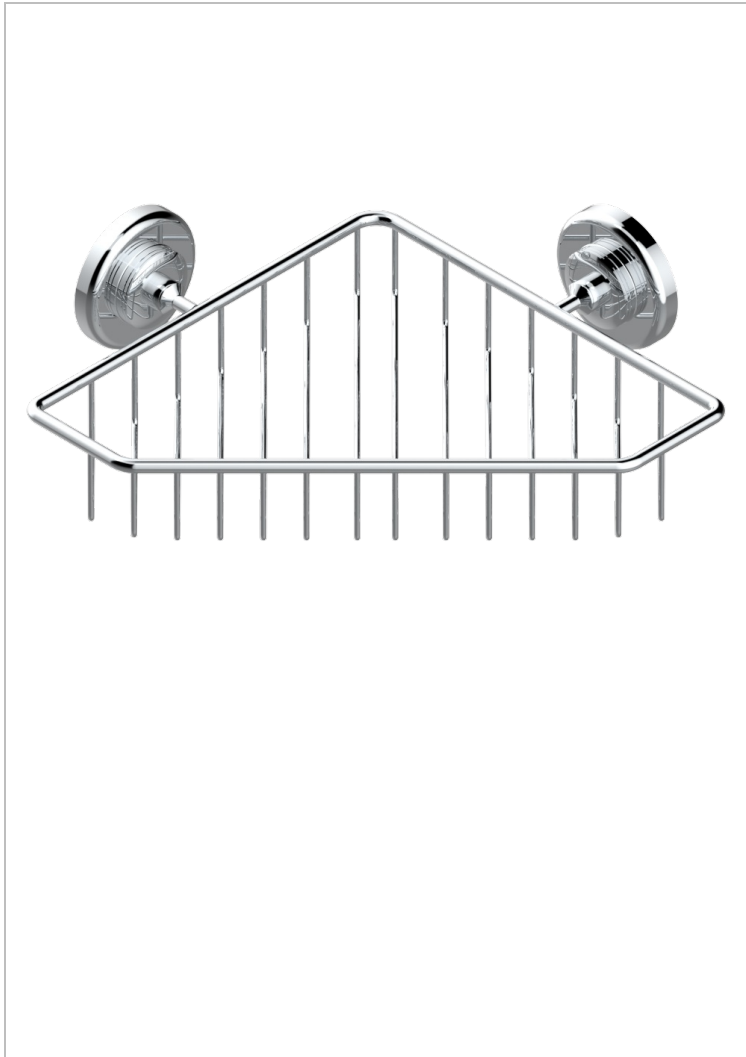

BEAUBOURG WITH LEVER

G7B-3623

Corner soap dish with flanges, 200 x 200 mm

THG[®]
PARIS

57060

02/09/2015

CHARACTERISTIC

- Beaubourg with lever
- Corner soap dish with flanges, 200 x 200 mm

AVAILABLE FINITIONS

Antique nickel - H28
Black ceram - D30
Blush PVD - H62
Brass color PVD - H49
Brown bronze color PVD - F33
Gold color PVD - H52

Graphite PVD - H64
Lacquered light bronze - D01
Matt Umber PVD - H67
Matt blush PVD - H60
Matt brass color PVD - H50
Matt brown bronze color PVD - F34