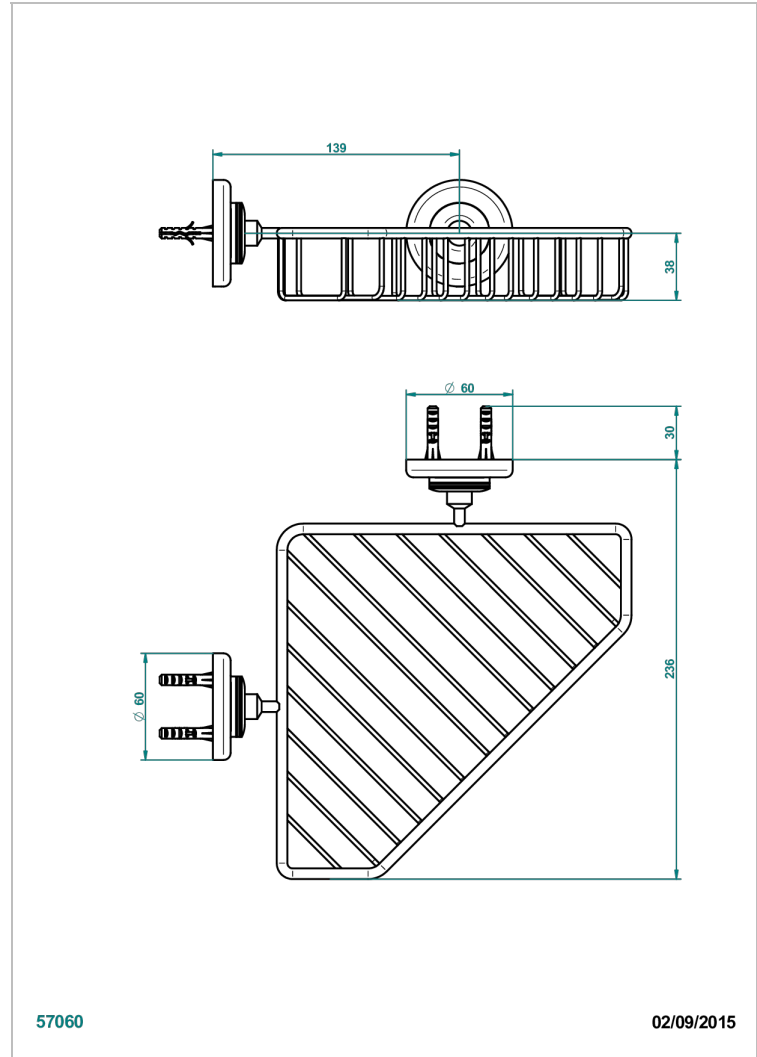

BEAUBOURG WITH LEVER

G7B-3623

Corner soap dish with flanges, 200 x 200 mm

THG[®]
PARIS

57060

02/09/2015

CHARACTERISTIC

- Beaubourg with lever
- Corner soap dish with flanges, 200 x 200 mm