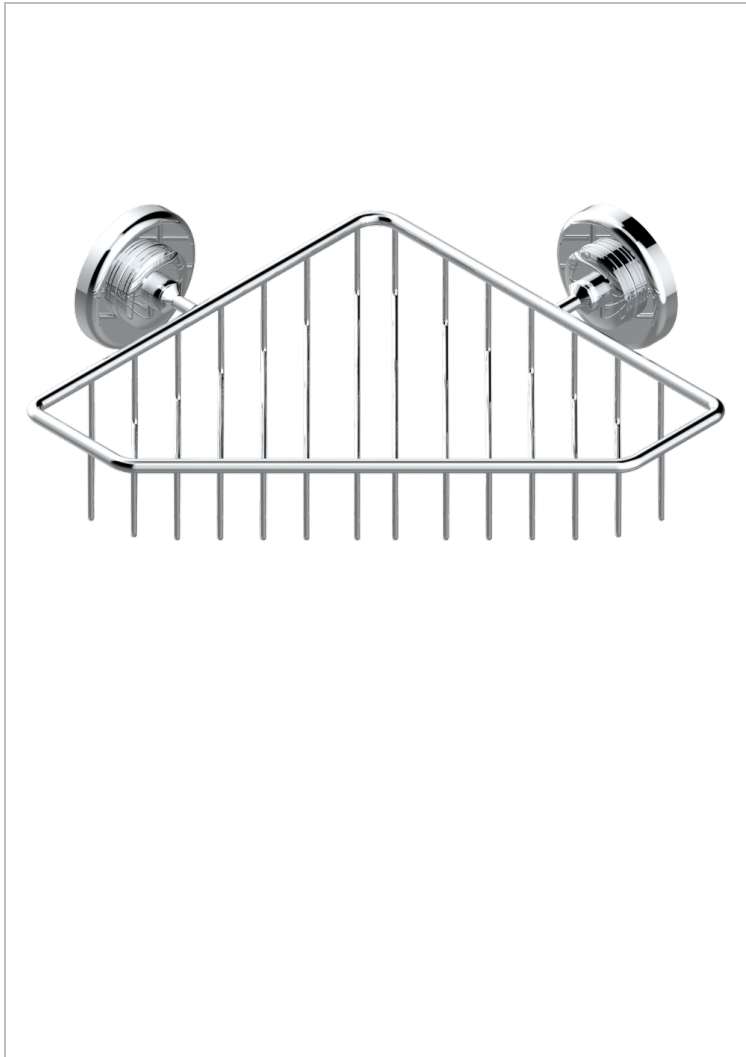

BEAUBOURG WITH LEVER

G7B-3623

Corner soap dish with flanges, 200 x 200 mm

THG[®]
PARIS

CHARACTERISTIC

- Beaubourg with lever
- Corner soap dish with flanges, 200 x 200 mm

AVAILABLE FINITIONS

Antique nickel - H28
Black ceram - D30
Blush PVD - H62
Brass color PVD - H49
Brown bronze color PVD - F33
Gold color PVD - H52

Graphite PVD - H64
Lacquered light bronze - D01
Matt Umber PVD - H67
Matt blush PVD - H60
Matt brass color PVD - H50
Matt brown bronze color PVD - F34

Matt chrome - C02
Matt gold - F07
Matt gold color PVD - H53
Matt graphite PVD - H65
Matt nickel (color finish) - C01
Matt nickel color PVD - H56