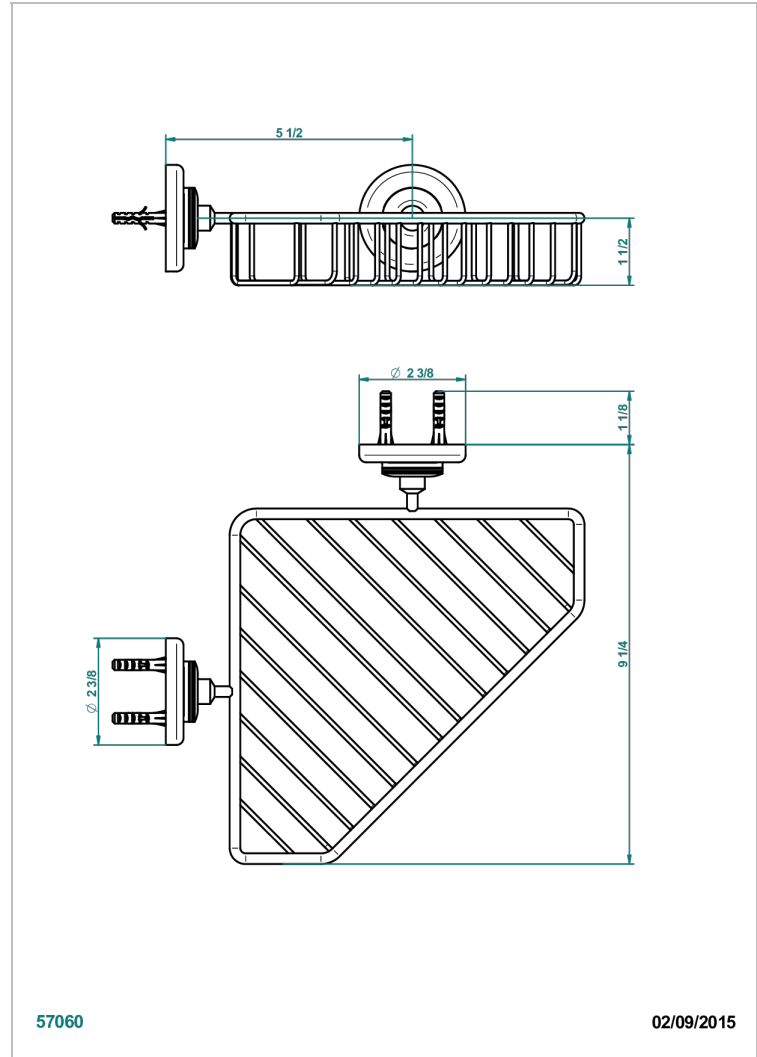

BEAUBOURG WITH LEVER

G7B-3623

Corner soap dish with flanges, 200 x 200 mm

THG[®]
PARIS

CHARACTERISTIC

- Beaubourg with lever
- Corner soap dish with flanges, 200 x 200 mm

AVAILABLE FINITIONS

Antique nickel - H28
Black ceram - D30
Blush PVD - H62
Brass color PVD - H49
Brown bronze color PVD - F33
Gold color PVD - H52