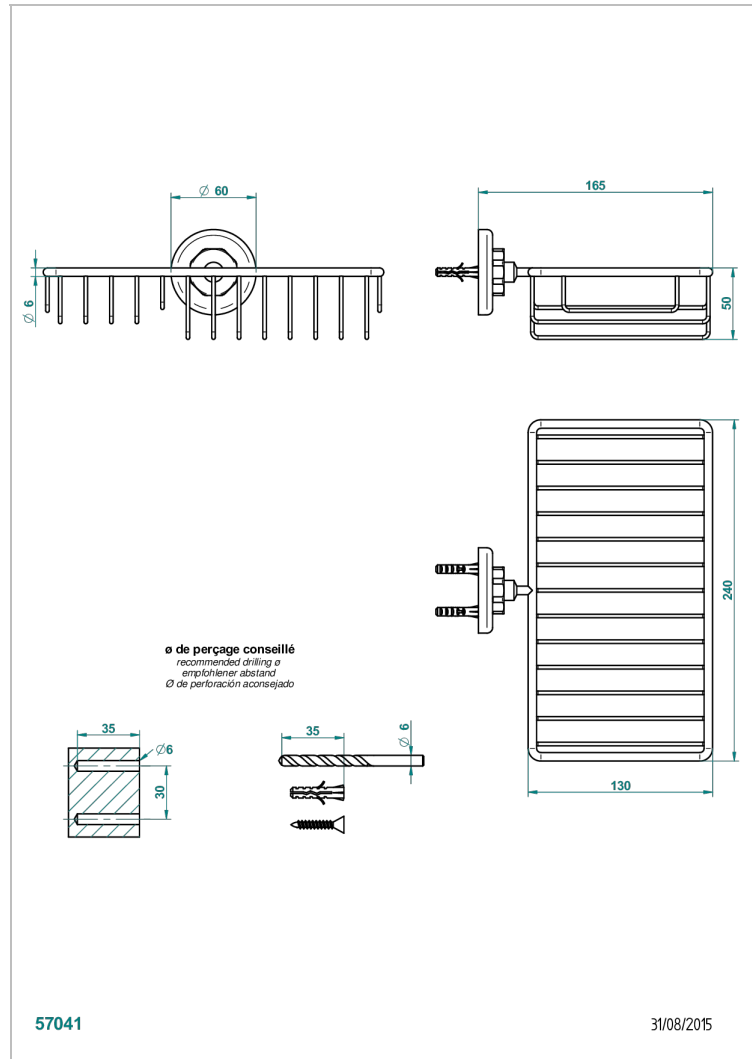

# CLUB SAINT-GERMAIN WITH LEVER

G7J-2620

Combined soap and sponge holder with flange, 240 x 130 mm

## CHARACTERISTIC

- Club Saint-Germain with lever
- Combined soap and sponge holder with flange, 240 x 130 mm