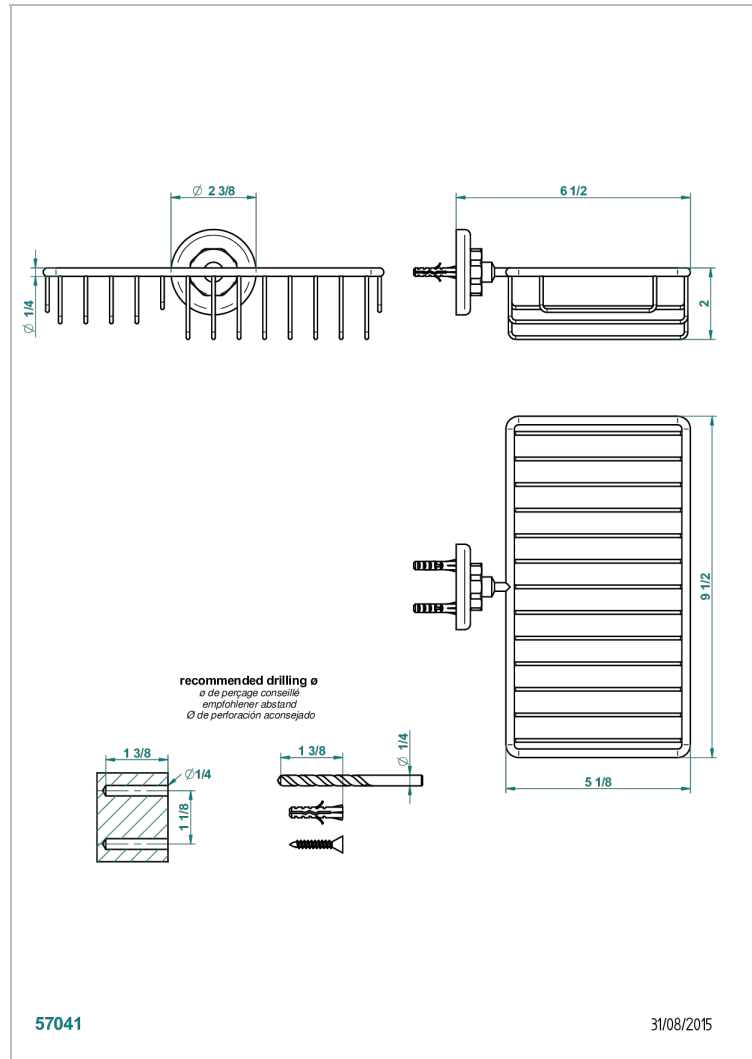

# CLUB SAINT-GERMAIN WITH LEVER

G7J-2620

Combined soap and sponge holder with flange, 240 x 130 mm

## CHARACTERISTIC

- Club Saint-Germain with lever
- Combined soap and sponge holder with flange, 240 x 130 mm