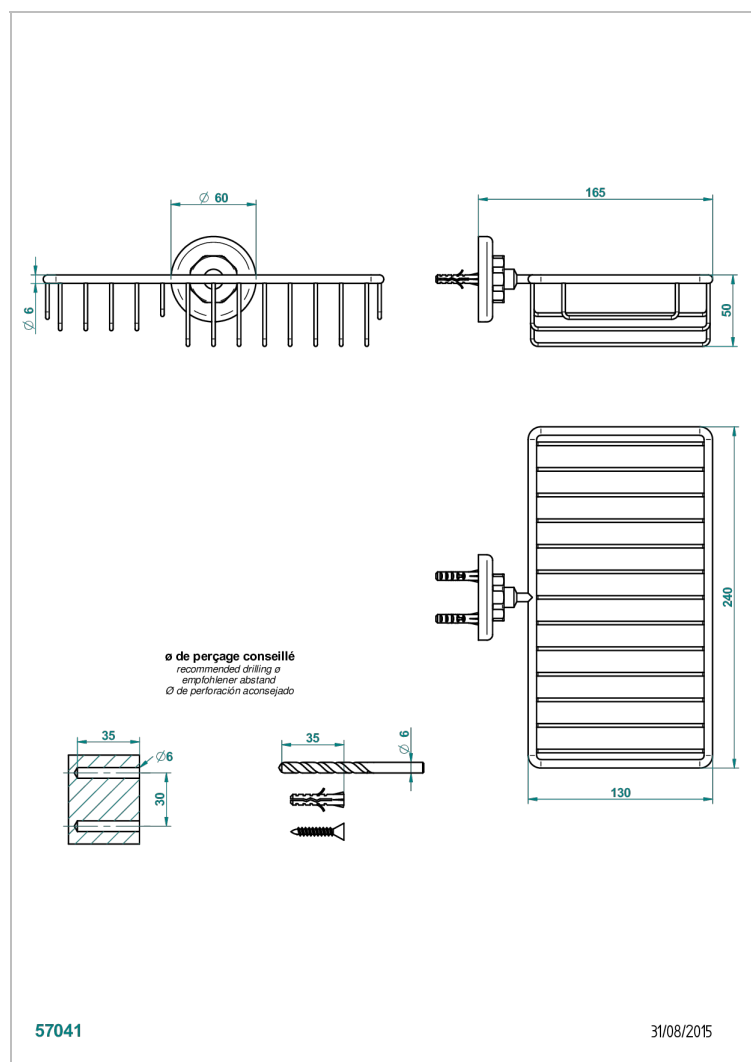

SAINT-GERMAIN WITH LEVER HANDLES

G7D-2620

Soap and sponge holder, wall mounted

CHARACTERISTIC

- Saint-germain with lever handles
- Soap and sponge holder, wall mounted

AVAILABLE FINITIONS

Black ceram - D30
Blush PVD - H62
Brass color PVD - H49
Brown bronze color PVD - F33
Chrome polished - A02
Chrome polished / gold polished - G02