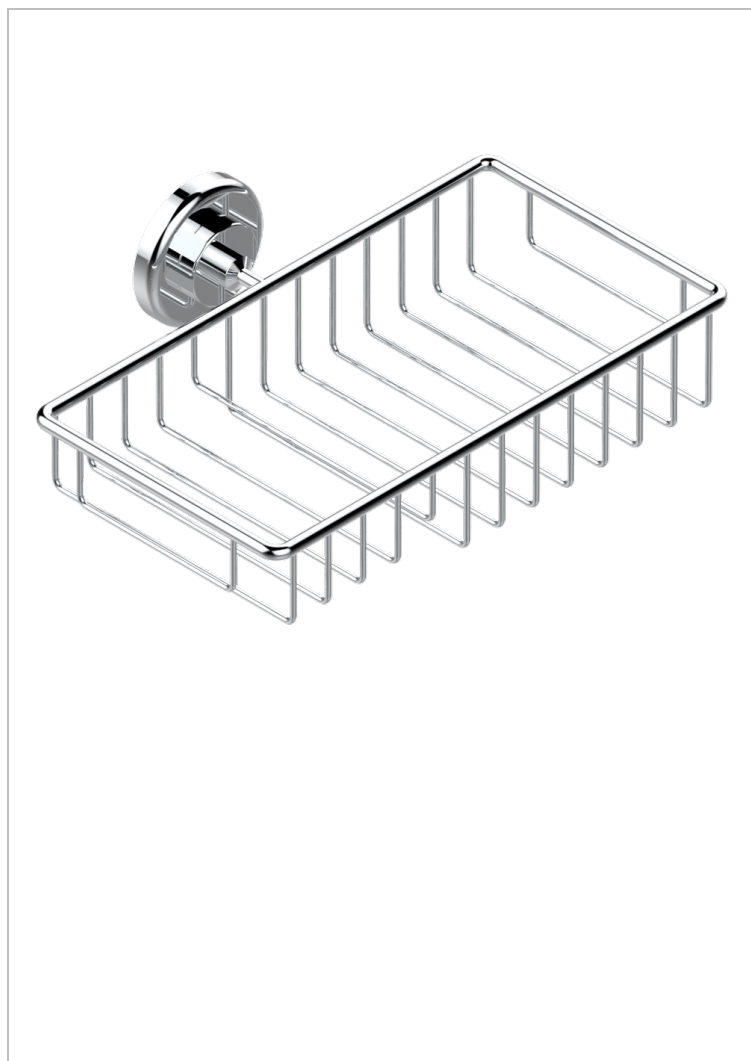

SAINT-GERMAIN WITH LEVER HANDLES

G7D-2620

Soap and sponge holder, wall mounted

CHARACTERISTIC

- Saint-germain with lever handles
- Soap and sponge holder, wall mounted

AVAILABLE FINITIONS

Black ceram - D30
Blush PVD - H62
Brass color PVD - H49
Brown bronze color PVD - F33
Chrome polished - A02
Chrome polished / gold polished - G02