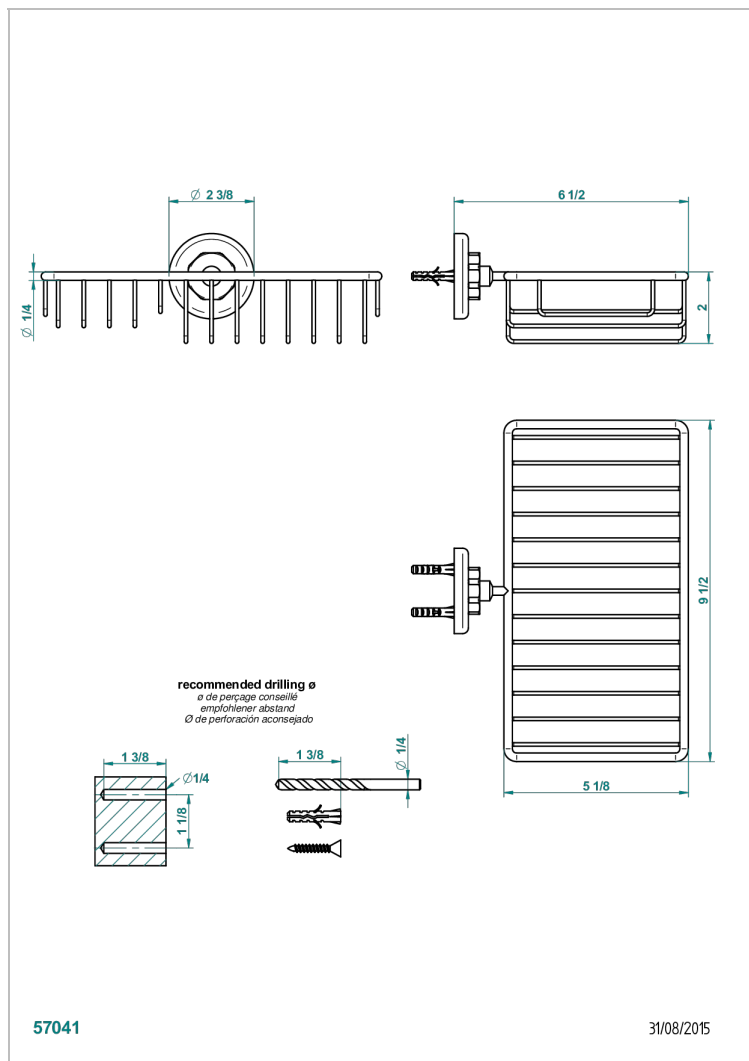

SAINT-GERMAIN WITH LEVER HANDLES

G7D-2620

Soap and sponge holder, wall mounted

CHARACTERISTIC

- Saint-germain with lever handles
- Soap and sponge holder, wall mounted

AVAILABLE FINITIONS

Black ceram - D30
 Blush PVD - H62
 Brass color PVD - H49
 Brown bronze color PVD - F33
 Chrome polished - A02
 Chrome polished / gold polished - G02