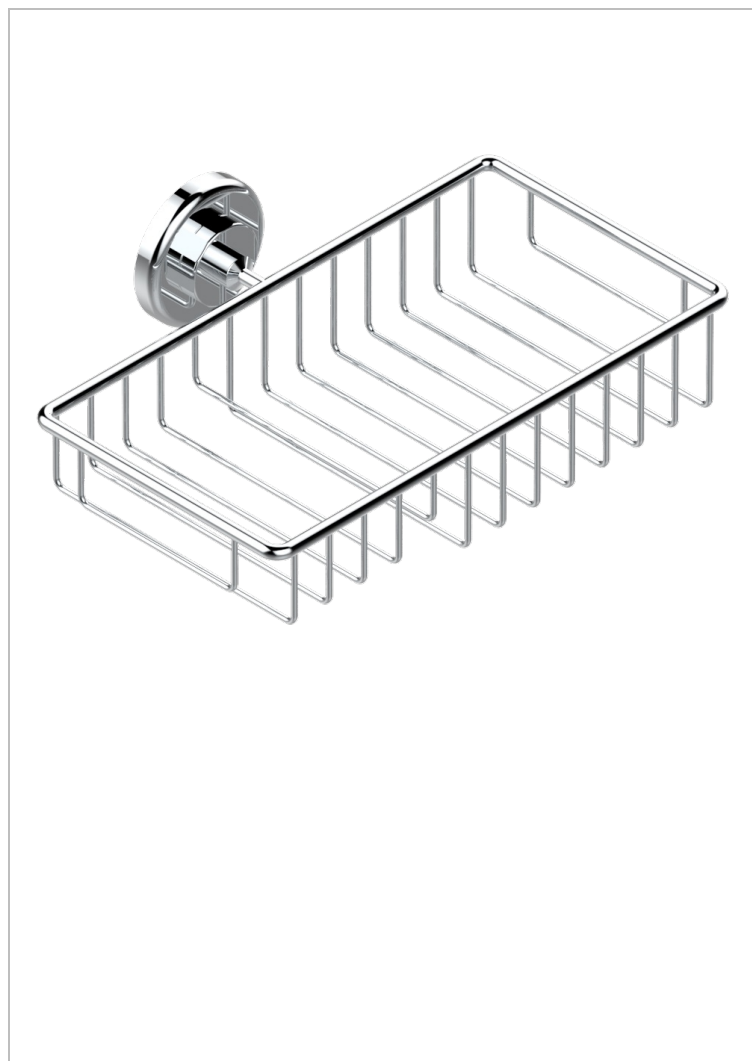

SAINT-GERMAIN WITH LEVER HANDLES

G7D-2620

Soap and sponge holder, wall mounted

CHARACTERISTIC

- Saint-germain with lever handles
- Soap and sponge holder, wall mounted

AVAILABLE FINITIONS

Black ceram - D30
 Blush PVD - H62
 Brass color PVD - H49
 Brown bronze color PVD - F33
 Chrome polished - A02
 Chrome polished / gold polished - G02