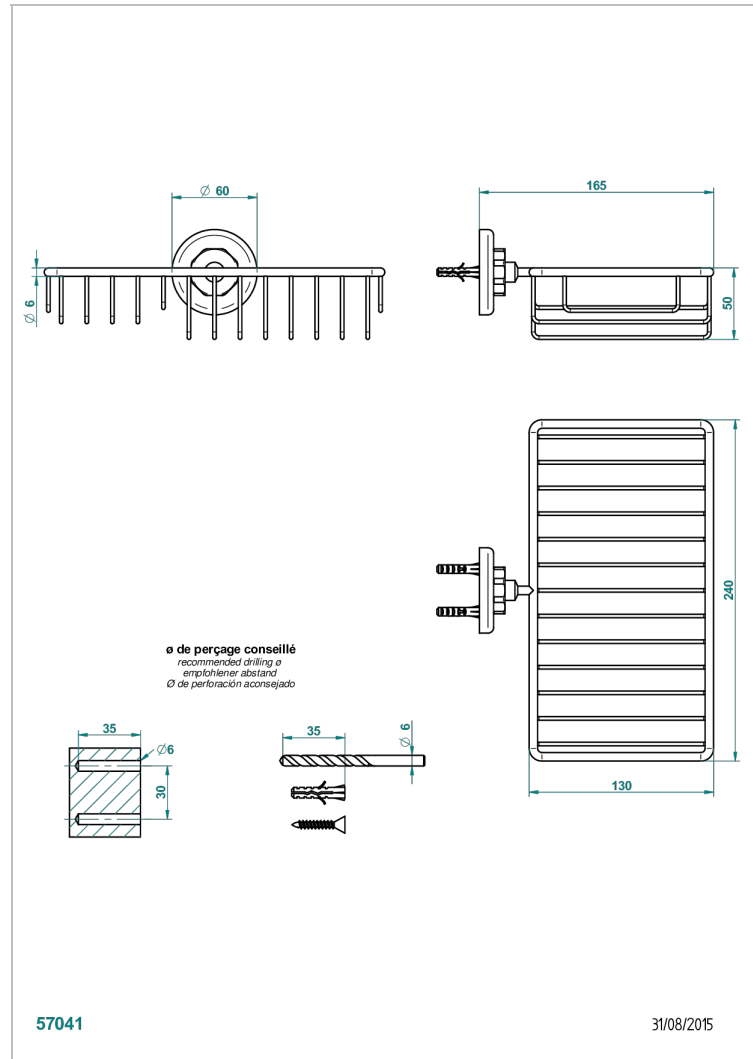

# SAINT-GERMAIN WITH LEVER

G7D-2620

Combined soap and sponge holder with flange, 240 x 130 mm

THG<sup>®</sup>  
PARIS

## CHARACTERISTIC

- Saint-germain with lever
- Combined soap and sponge holder with flange, 240 x 130 mm