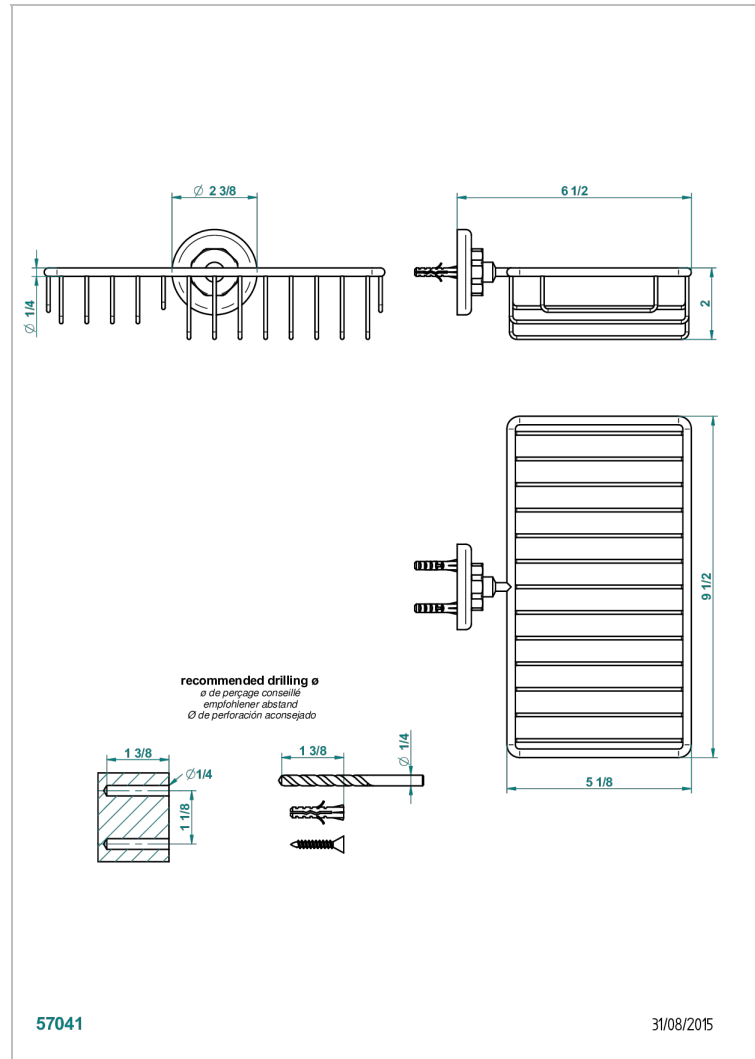

SAINT-GERMAIN WITH LEVER

G7D-2620

Combined soap and sponge holder with flange, 240 x 130 mm

THG[®]
PARIS

CHARACTERISTIC

- Saint-germain with lever
- Combined soap and sponge holder with flange, 240 x 130 mm