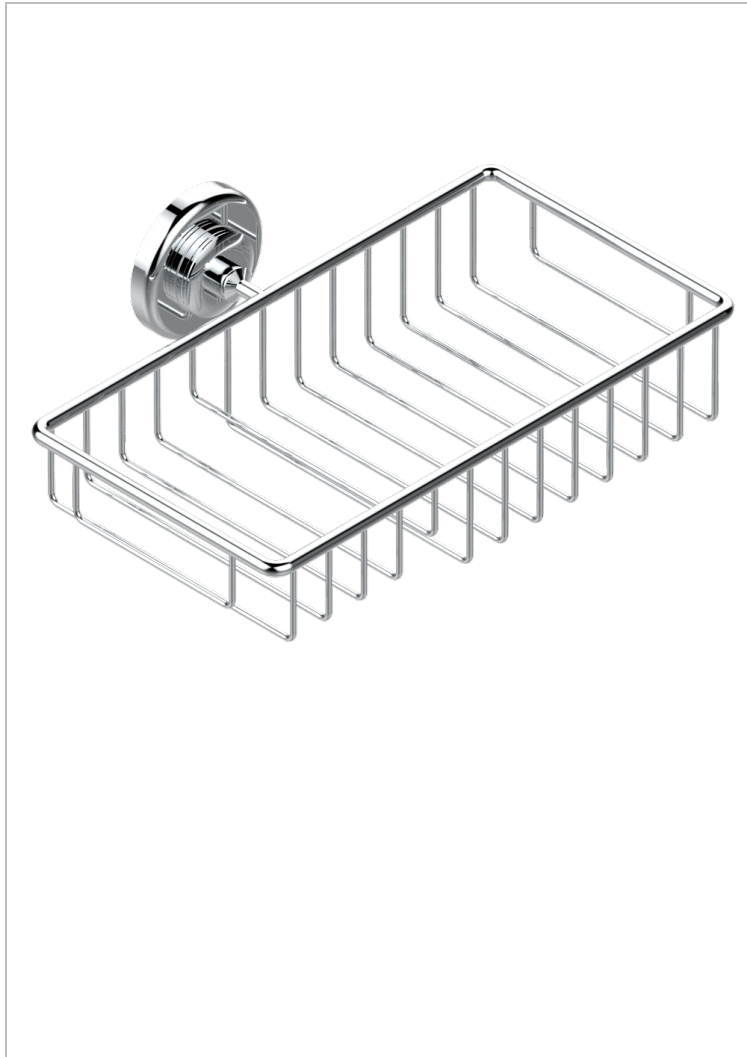

BEAUBOURG WITH LEVER HANDLES

G7B-2620

Soap and sponge holder, wall mounted

THG[®]
PARIS

CHARACTERISTIC

- Beaubourg with lever handles
- Soap and sponge holder, wall mounted

AVAILABLE FINITIONS

Black ceram - D30
Blush PVD - H62
Brass color PVD - H49
Brown bronze color PVD - F33
Chrome polished - A02
Chrome polished / gold polished - G02