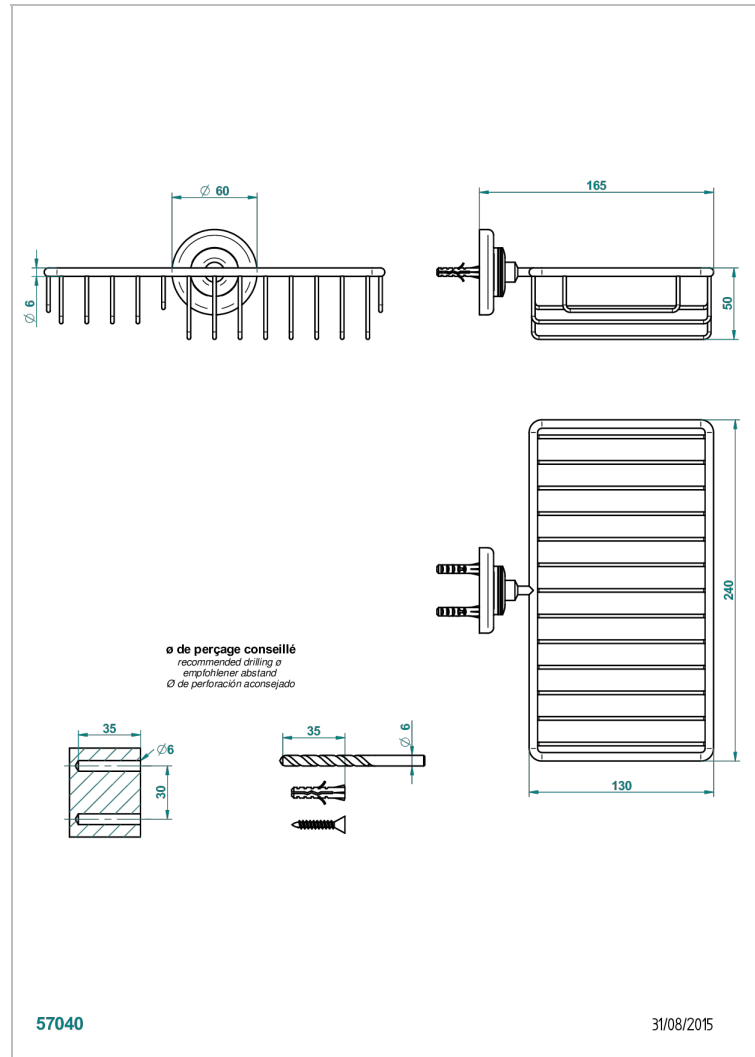

BEAUBOURG WITH LEVER HANDLES

G7B-2620

Soap and sponge holder, wall mounted

THG[®]
PARIS

CHARACTERISTIC

- Beaubourg with lever handles
- Soap and sponge holder, wall mounted

AVAILABLE FINITIONS

Black ceram - D30
Blush PVD - H62
Brass color PVD - H49
Brown bronze color PVD - F33
Chrome polished - A02
Chrome polished / gold polished - G02