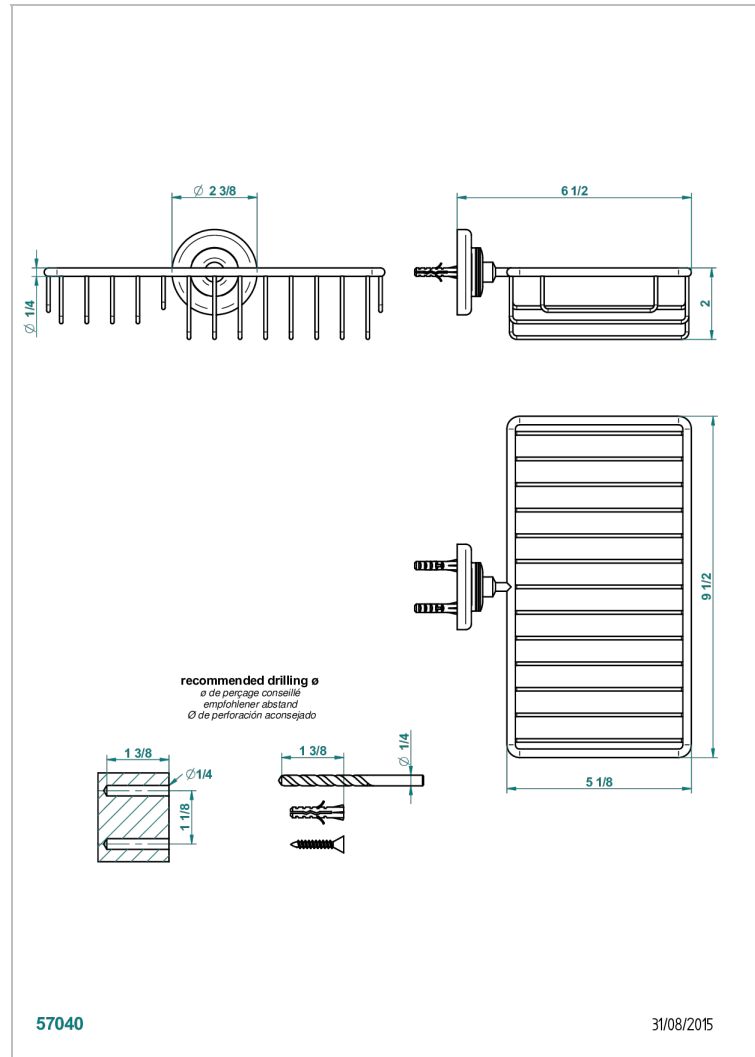

BEAUBOURG WITH LEVER HANDLES

G7B-2620

Soap and sponge holder, wall mounted

THG[®]
PARIS

CHARACTERISTIC

- Beaubourg with lever handles
- Soap and sponge holder, wall mounted

AVAILABLE FINITIONS

Black ceram - D30
Blush PVD - H62
Brass color PVD - H49
Brown bronze color PVD - F33
Chrome polished - A02
Chrome polished / gold polished - G02